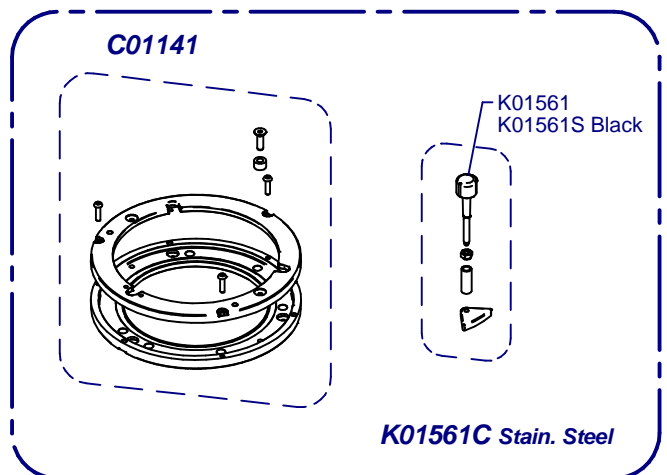

**C06625 Kit Leds**  
*Sin Balanza / Without Scale*

**Molienda / Grind**

**Placa Base / Mother Board**

**Sis. Paralel / Parallel Sys.**

**Balanza / Scale**

(\*) Porta Filters with Diagonal Fixing

**C07434**