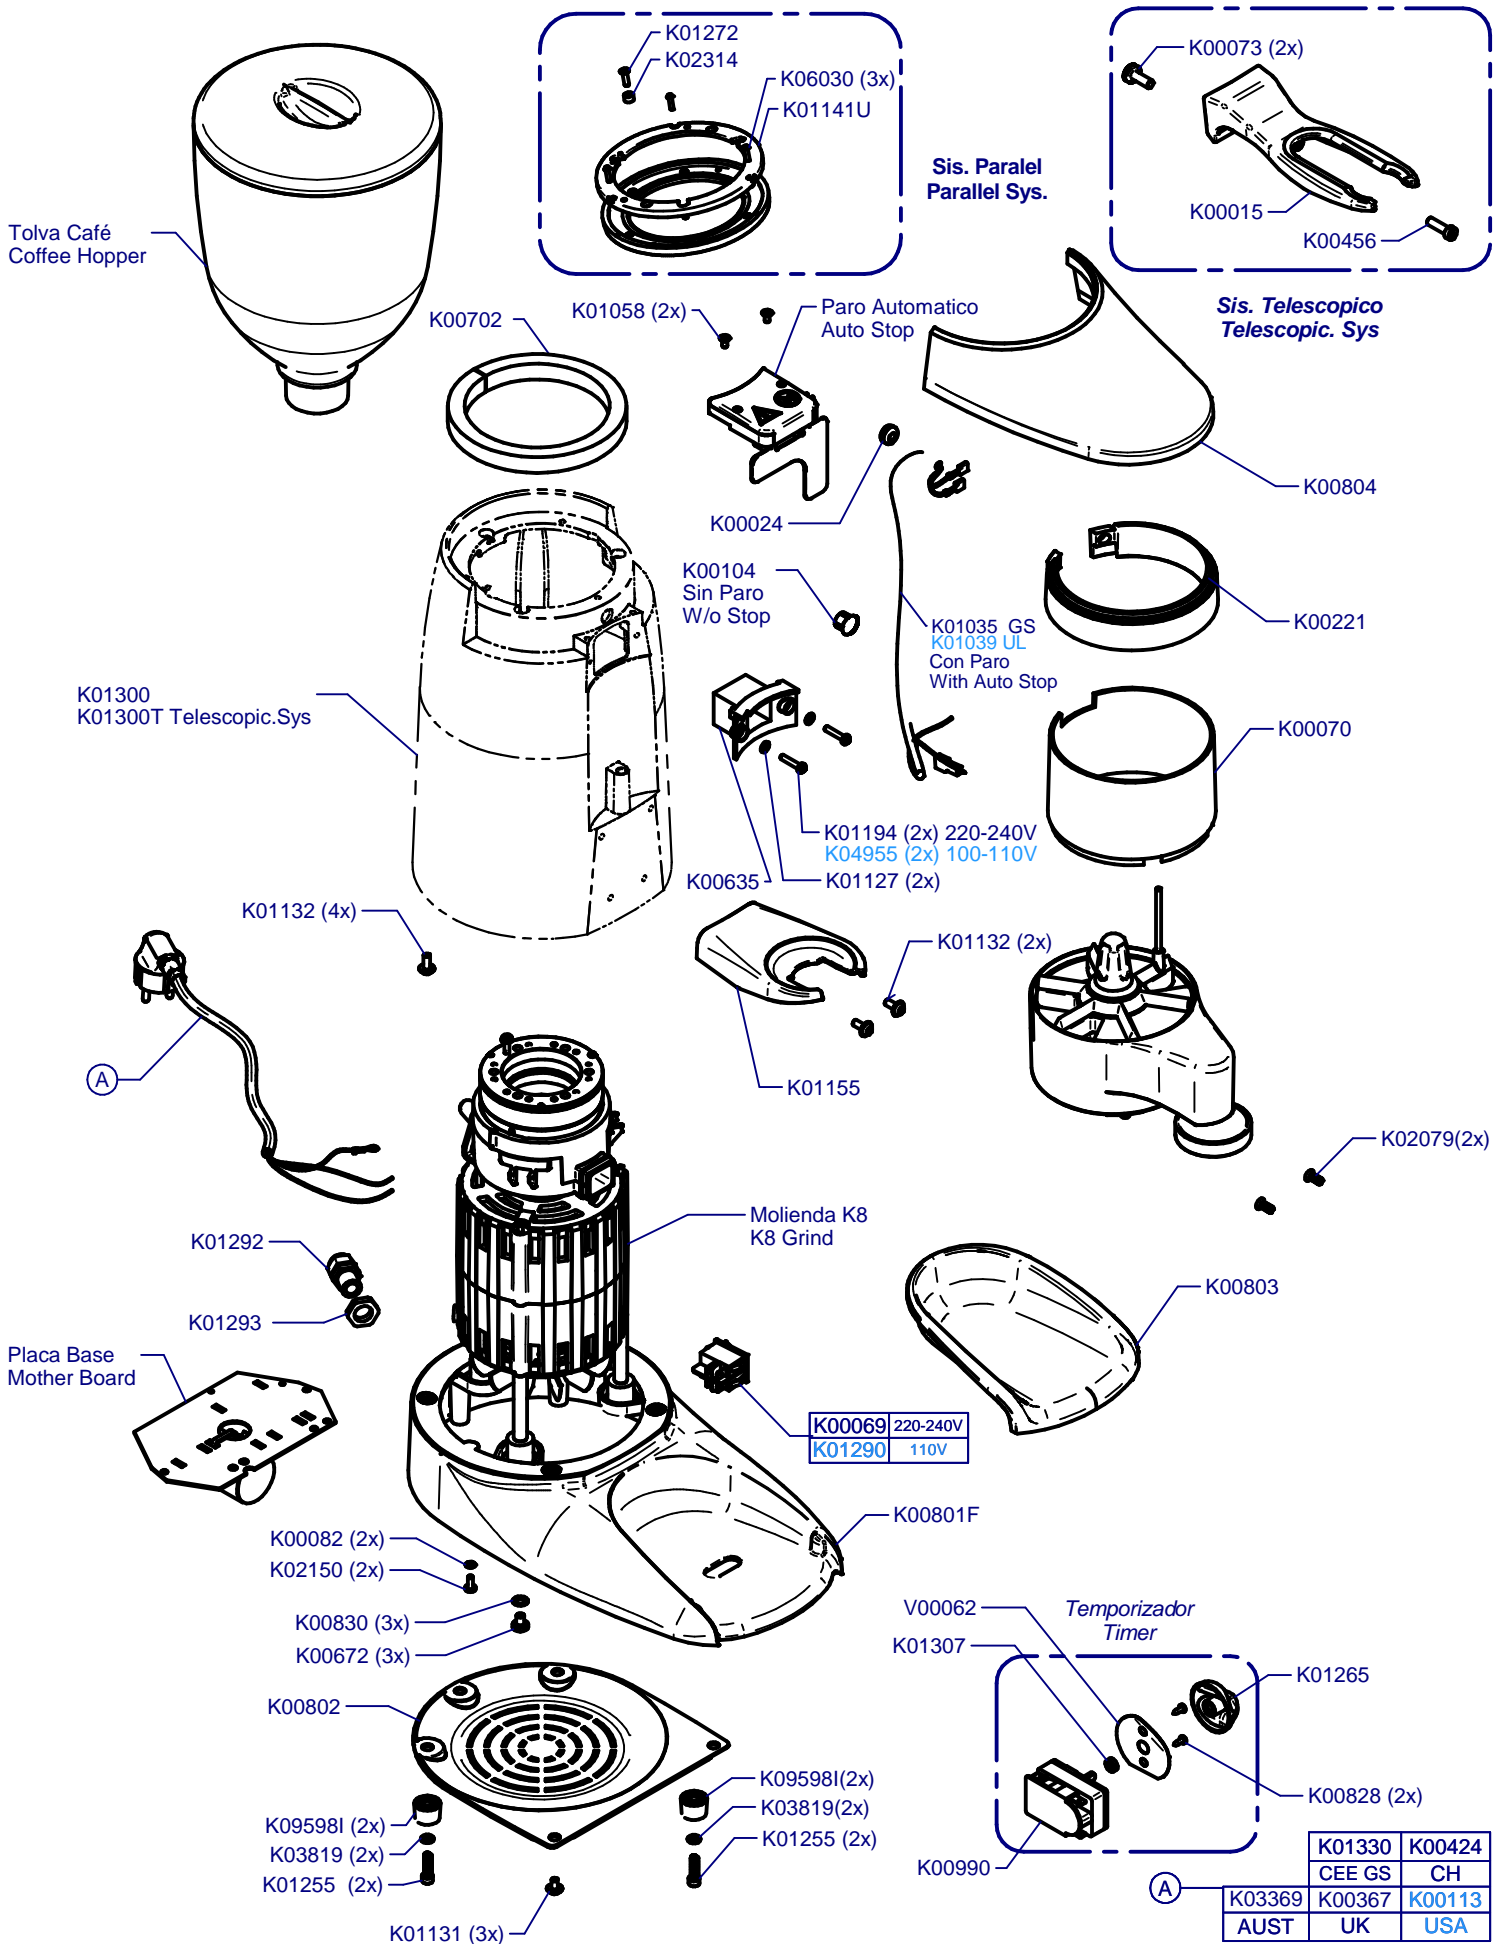

K8 Silenzio Traditional

Updated 19/04/2022

K01330	K00424
CEE GS	CH
K03369	K00367
AUST	UK
	K00113
	USA