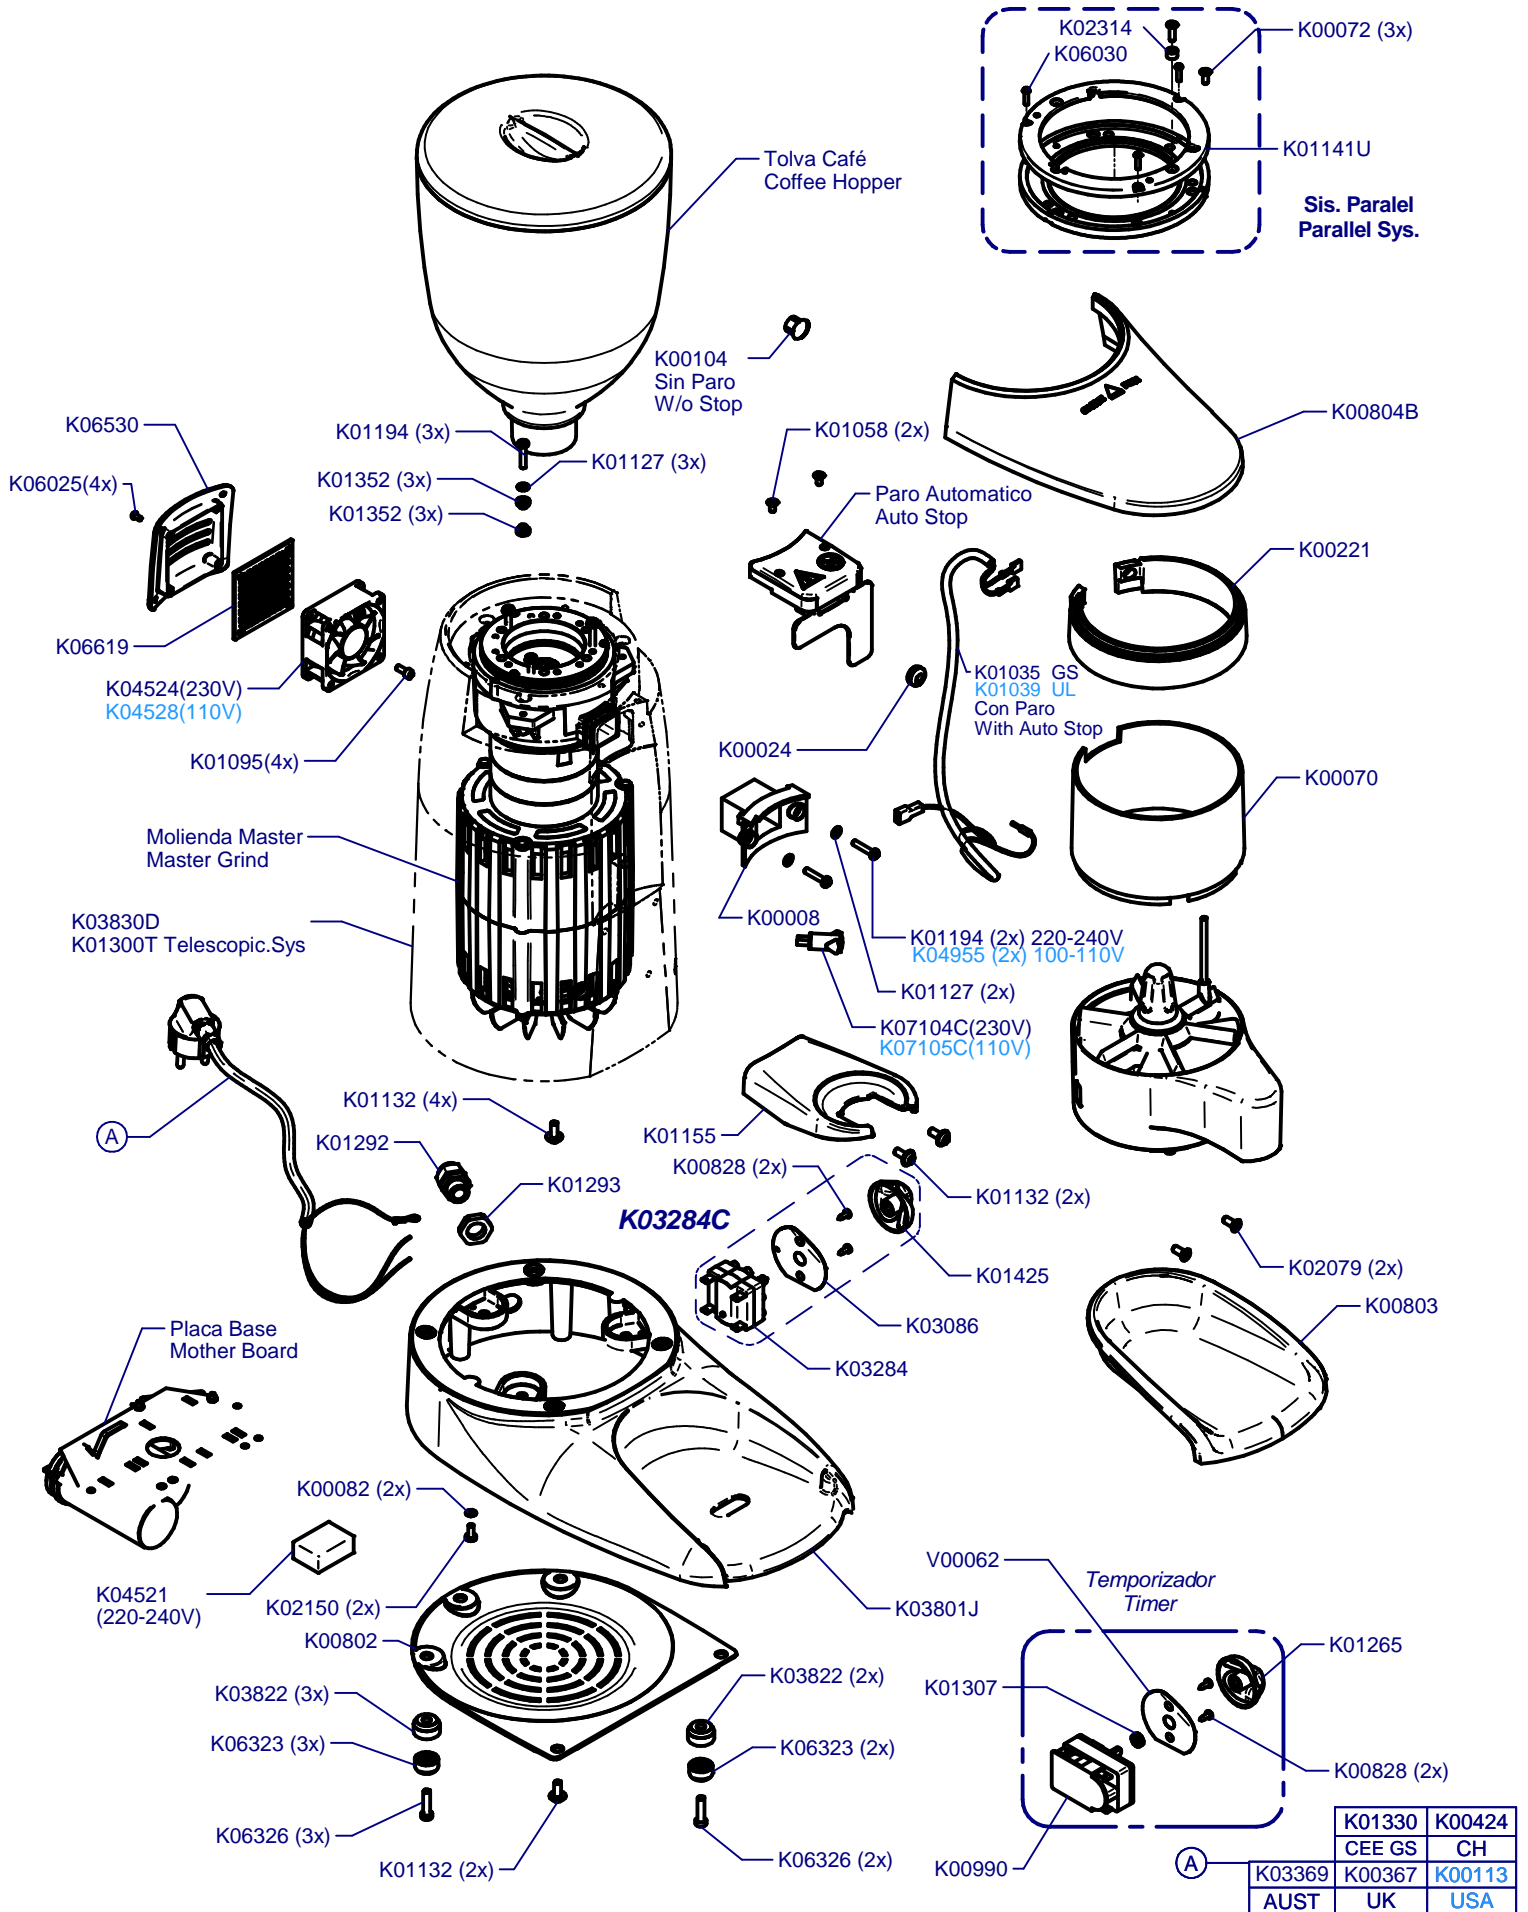

K10 Master Conic Traditional

Updated 02/02/2021

K01330	K00424
CEE GS	CH
K03369	K00367
AUST	UK
	K00113
	USA

K10 Master Conic Traditional

Updated 02/02/2021

Dosificador Aluminio/ Aluminium Doser

(*) **Contador. Opcional**
Counter. Option

Doser Set	
Right with Counter	K01378
Right Hand	K01377
Left with Counter	K01112
Left Hand	K01383

Tolva Café / Coffee Hopper

Tolva Café 275gr / Coffee Hopper 275gr

Paro Automático / Auto Stop

K10 Master Conic Traditional