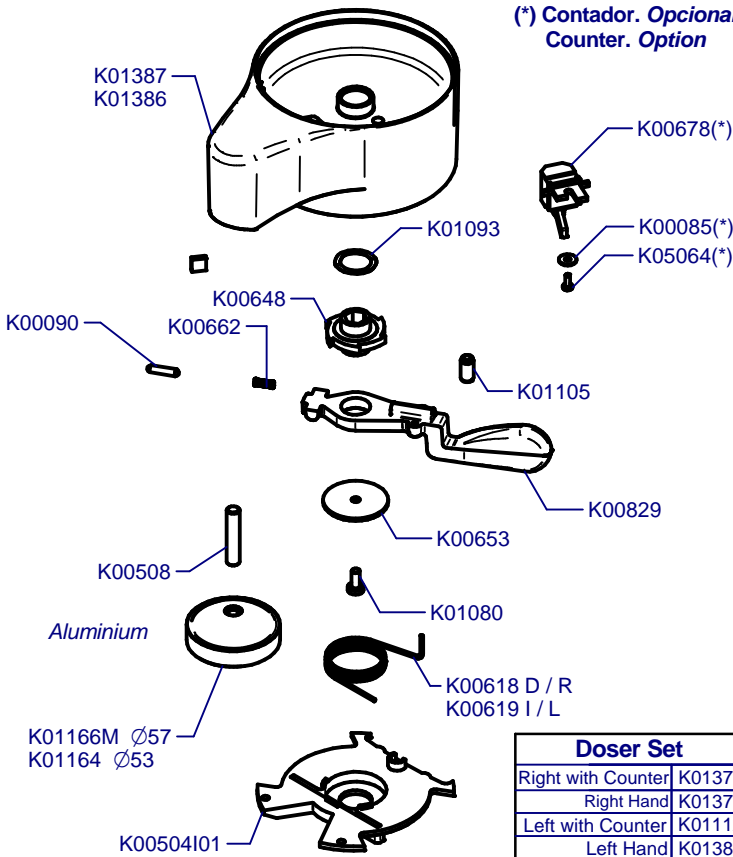

K10 Master Conic Traditional

Updated 02/02/2021

K01330	K00424
CEE GS	CH
K03369	K00367
AUST	UK
	K00113
	USA

K10 Master Conic Traditional

Updated 02/02/2021

Dosificador Aluminio/ Aluminium Doser

(*) **Contador. Opcional**
Counter. Option

Doser Set	
Right with Counter	K01378
Right Hand	K01377
Left with Counter	K01112
Left Hand	K01383

Tolva Café / Coffee Hopper

Tolva Café 275gr / Coffee Hopper 275gr

Paro Automático / Auto Stop

K10 Master Conic Traditional