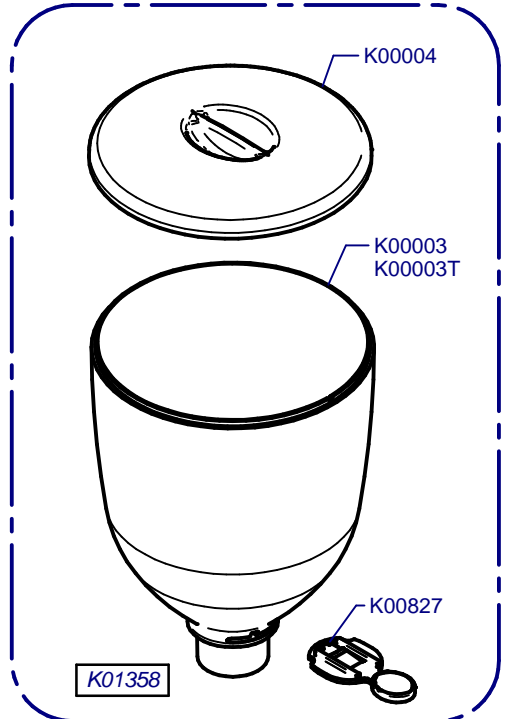

K10 Master Conic Traditional

Updated 02/02/2021

K01330	K00424
CEE GS	CH
K03369	K00367
AUST	UK
	K00113
	USA

K10 Master Conic Traditional

Updated 02/02/2021

Dosificador Aluminio/ Aluminium Doser

(*) **Contador. Opcional**
Counter. Option

Doser Set	
Right with Counter	K01378
Right Hand	K01377
Left with Counter	K01112
Left Hand	K01383

Tolva Café / Coffee Hopper

Tolva Café 275gr / Coffee Hopper 275gr

Paro Automático / Auto Stop

K10 Master Conic Traditional