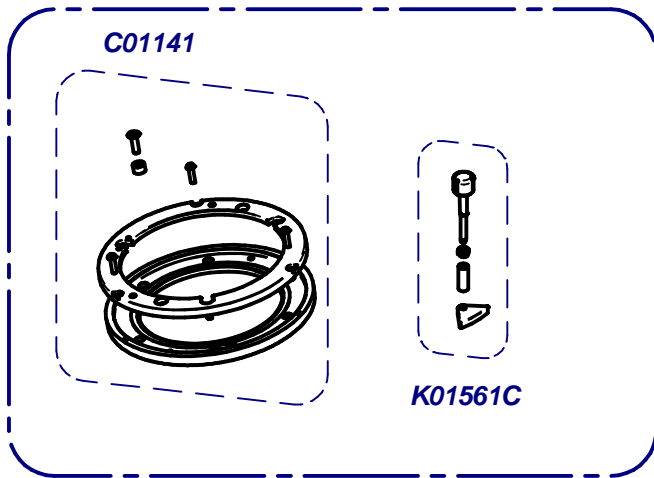

K10 Master Conic Traditional

Updated 02/02/2021

Sis. Paralel / Parallel Sys.