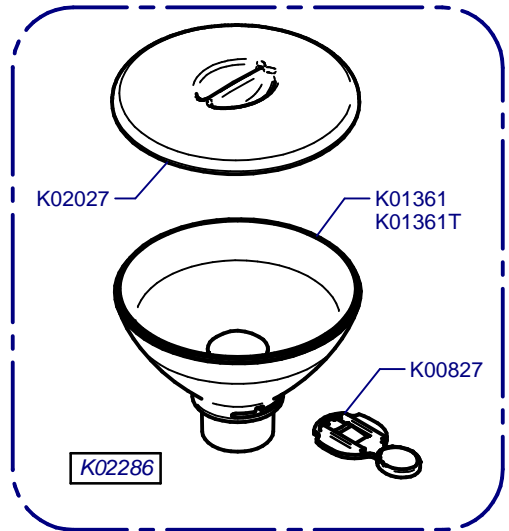

K10 Master Conic Traditional

Updated 02/02/2021

K01330	K00424
CEE GS	CH
K03369	K00367
AUST	UK
	K00113
	USA

K10 Master Conic Traditional

Updated 02/02/2021

Dosificador Aluminio/ Aluminium Doser

(*) **Contador. Opcional**
Counter. Option

Doser Set	
Right with Counter	K01378
Right Hand	K01377
Left with Counter	K01112
Left Hand	K01383

Tolva Café / Coffee Hopper

Tolva Café 275gr / Coffee Hopper 275gr

Paro Automático / Auto Stop

K10 Master Conic Traditional