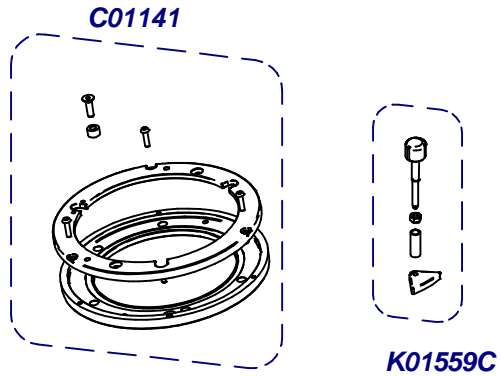

**C06625 Kit Leds**

Solo sin Balanza / Only without Scale

**Molienda / Grind**

Transport Support Option  
K08718E  
K08718D Korea

C00638 = K03408C + K07102C Alum

C00639 = K03420C + K07102C Bras

C00638N = C03508N + K07102C Ni

**Placa Base / Mother Board**

(A)	K04572	220-240V
	K06799	100-110V

**C00500** (220-240V)  
**C00505** (100-110V)

**Sis. Paralel / Parallel Sys.**

**Sis. Punto a Punto / Stepped Sys.**

**Balanza / Scale**

(\*) Porta Filters with Diagonal Fixing