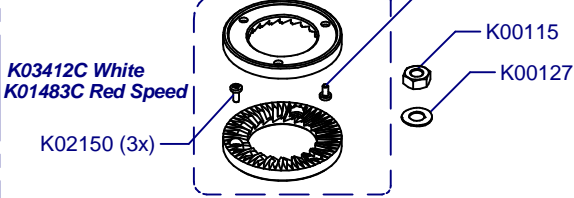

**C06625 Kit Leds**

Solo sin Balanza / Only without Scale

**Molienda / Grind**

Transport Support Option  
K08718E  
K08718D Korea

C00638 = K03408C + K07102C Alum

C00639 = K03420C + K07102C Bras

C00638N = C03508N + K07102C Ni

**Placa Base / Mother Board**

(A)	K04572	220-240V
	K06799	100-110V

**C00500** (220-240V)  
**C00505** (100-110V)

**Sis. Paralel / Parallel Sys.**

**Sis. Punto a Punto / Stepped Sys.**

**Balanza / Scale**

(\*) Porta Filters with Diagonal Fixing