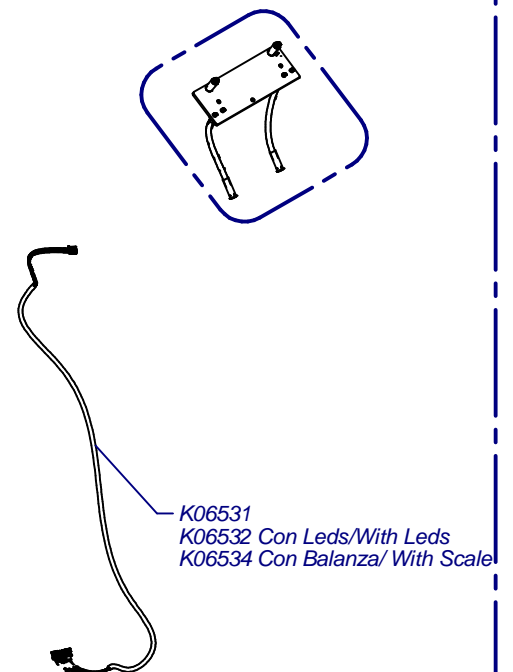

**E8 Essential On Demand**

Updated 13/06/2022

**Tolva Café / Coffee Hopper**

**Horquilla / Fork**

**Portafilter Detector**

**Cover / Cover**

- C06601O03 50Hz Compak 1-2
- C06615O03 60Hz Compak 1-2
- C06601V03 50Hz Compak 1-2-3
- C06615V03 60Hz Compak 1-2-3
- C06717V03 50Hz Scale Compak
- C06720V03 60Hz Scale Compak

**C06625 Kit Leds**

Solo sin Balanza / Only without Scale

**Molienda / Grind**

Transport Support Option  
K08718E  
K08718D Korea

C00638 = K03408C + K07102C Alum

C00639 = K03420C + K07102C Bras

C00638N = C03508N + K07102C Ni

**Placa Base / Mother Board**

(A)	K04572	220-240V
	K06799	100-110V

**C00500** (220-240V)  
**C00505** (100-110V)

**Sis. Paralel / Parallel Sys.**

**Sis. Punto a Punto / Stepped Sys.**

**Balanza / Scale**

(\*) Porta Filters with Diagonal Fixing