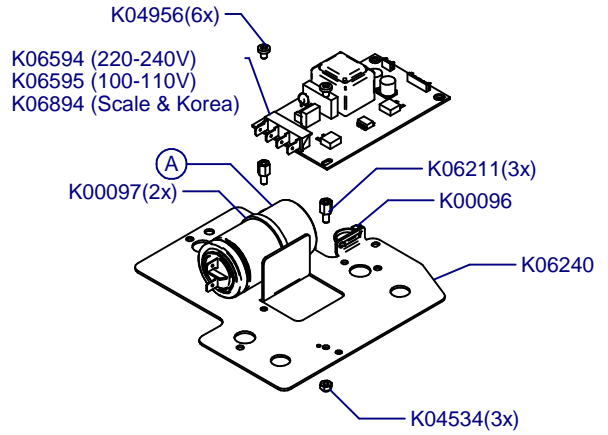

**C06625 Kit Leds**

Solo sin Balanza / Only without Scale

**Molienda / Grind**

Transport Support Option  
K08718E  
K08718D Korea

C00638 = K03408C + K07102C Alum

C00639 = K03420C + K07102C Bras

C00638N = C03508N + K07102C Ni

**Placa Base / Mother Board**

(A)	K04572	220-240V
	K06799	100-110V

**C00500** (220-240V)  
**C00505** (100-110V)

**Sis. Paralel / Parallel Sys.**

**Sis. Punto a Punto / Stepped Sys.**

**Balanza / Scale**

(\*) Porta Filters with Diagonal Fixing