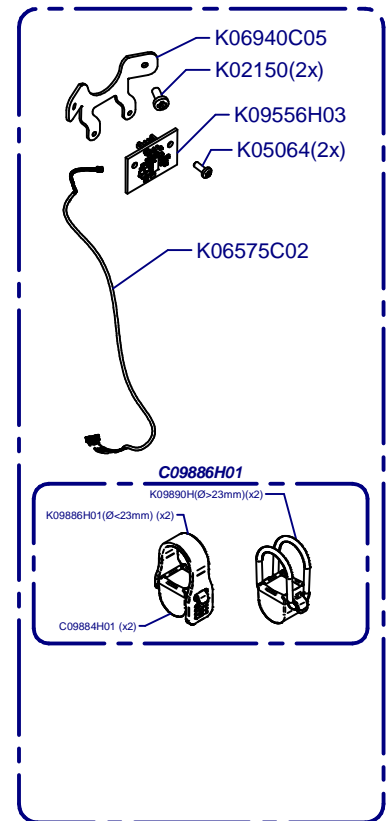

**E8 Essential On Demand**

Updated 13/06/2022

**Tolva Café / Coffee Hopper**

**Horquilla / Fork**

**Portafilter Detector**

**Cover / Cover**

- C06601O03 50Hz Compak 1-2
- C06615O03 60Hz Compak 1-2
- C06601V03 50Hz Compak 1-2-3
- C06615V03 60Hz Compak 1-2-3
- C06717V03 50Hz Scale Compak
- C06720V03 60Hz Scale Compak

**C06625 Kit Leds**

Solo sin Balanza / Only without Scale

**Molienda / Grind**

Transport Support Option  
K08718E  
K08718D Korea

C00638 = K03408C + K07102C Alum

C00639 = K03420C + K07102C Bras

C00638N = C03508N + K07102C Ni

**Placa Base / Mother Board**

(A)	K04572	220-240V
	K06799	100-110V

**C00500** (220-240V)  
**C00505** (100-110V)

**Sis. Paralel / Parallel Sys.**

**Sis. Punto a Punto / Stepped Sys.**

**Balanza / Scale**

(\*) Porta Filters with Diagonal Fixing

**C07434**