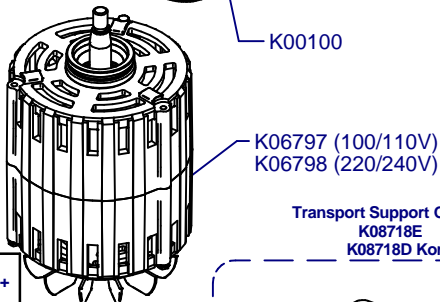

**C06625 Kit Leds**

Solo sin Balanza / Only without Scale

**Molienda / Grind**

Transport Support Option  
K08718E  
K08718D Korea

C00638 = K03408C + K07102C Alum

C00639 = K03420C + K07102C Bras

C00638N = C03508N + K07102C Ni

**Placa Base / Mother Board**

(A)	K04572	220-240V
	K06799	100-110V

**C00500** (220-240V)  
**C00505** (100-110V)

**Sis. Paralel / Parallel Sys.**

**Sis. Punto a Punto / Stepped Sys.**

**Balanza / Scale**

(\*) Porta Filters with Diagonal Fixing