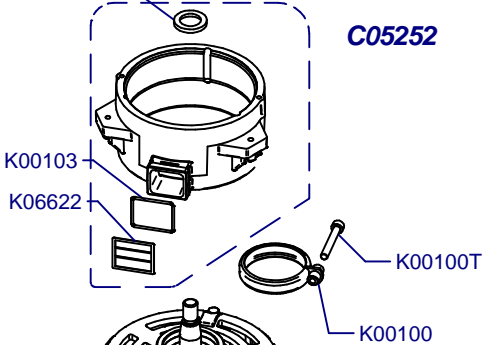

**E8 Essential On Demand**

Updated 13/06/2022

**Tolva Café / Coffee Hopper**

**Horquilla / Fork**

**Portafilter Detector**

**Cover / Cover**

- C06601O03 50Hz Compak 1-2
- C06615O03 60Hz Compak 1-2
- C06601V03 50Hz Compak 1-2-3
- C06615V03 60Hz Compak 1-2-3
- C06717V03 50Hz Scale Compak
- C06720V03 60Hz Scale Compak

**C06625 Kit Leds**

Solo sin Balanza / Only without Scale

**Molienda / Grind**

Transport Support Option  
K08718E  
K08718D Korea

C00638 = K03408C + K07102C Alum

C00639 = K03420C + K07102C Bras

C00638N = C03508N + K07102C Ni

**Placa Base / Mother Board**

(A)	K04572	220-240V
	K06799	100-110V

**C00500** (220-240V)  
**C00505** (100-110V)

**Sis. Paralel / Parallel Sys.**

**Sis. Punto a Punto / Stepped Sys.**

**Balanza / Scale**

(\*) Porta Filters with Diagonal Fixing