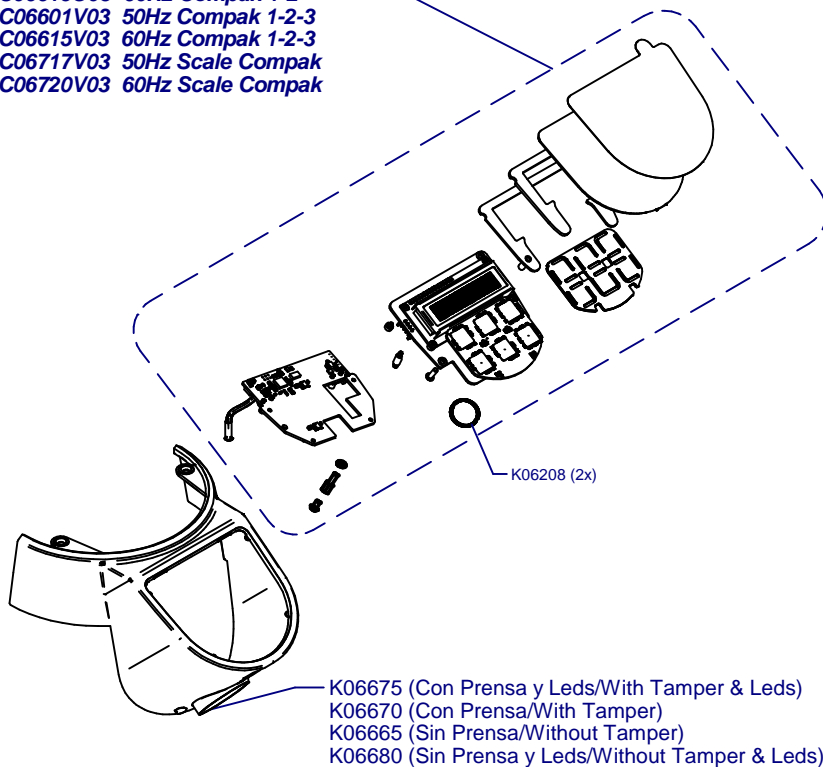

**E8 Essential On Demand**

Updated 13/06/2022

**Tolva Café / Coffee Hopper**

**Horquilla / Fork**

**Portafilter Detector**

**Cover / Cover**

- C06601O03 50Hz Compak 1-2
- C06615O03 60Hz Compak 1-2
- C06601V03 50Hz Compak 1-2-3
- C06615V03 60Hz Compak 1-2-3
- C06717V03 50Hz Scale Compak
- C06720V03 60Hz Scale Compak

**C06625 Kit Leds**

Solo sin Balanza / Only without Scale

**Molienda / Grind**

Transport Support Option  
K08718E  
K08718D Korea

C00638 = K03408C + K07102C Alum

C00639 = K03420C + K07102C Bras

C00638N = C03508N + K07102C Ni

**Placa Base / Mother Board**

(A)	K04572	220-240V
	K06799	100-110V

**C00500** (220-240V)  
**C00505** (100-110V)

**Sis. Paralel / Parallel Sys.**

**Sis. Punto a Punto / Stepped Sys.**

**Balanza / Scale**

(\*) Porta Filters with Diagonal Fixing