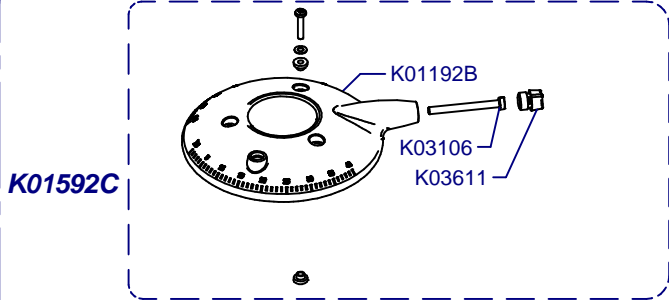

**E8 Essential On Demand**

Updated 13/06/2022

**Tolva Café / Coffee Hopper**

**Horquilla / Fork**

**Portafilter Detector**

**Cover / Cover**

- C06601O03 50Hz Compak 1-2
- C06615O03 60Hz Compak 1-2
- C06601V03 50Hz Compak 1-2-3
- C06615V03 60Hz Compak 1-2-3
- C06717V03 50Hz Scale Compak
- C06720V03 60Hz Scale Compak

**C06625 Kit Leds**

Solo sin Balanza / Only without Scale

**Molienda / Grind**

Transport Support Option  
K08718E  
K08718D Korea

C00638 = K03408C + K07102C Alum

C00639 = K03420C + K07102C Bras

C00638N = C03508N + K07102C Ni

**Placa Base / Mother Board**

(A)	K04572	220-240V
	K06799	100-110V

**C00500** (220-240V)  
**C00505** (100-110V)

**Sis. Paralel / Parallel Sys.**

**Sis. Punto a Punto / Stepped Sys.**

**Balanza / Scale**

(\*) Porta Filters with Diagonal Fixing