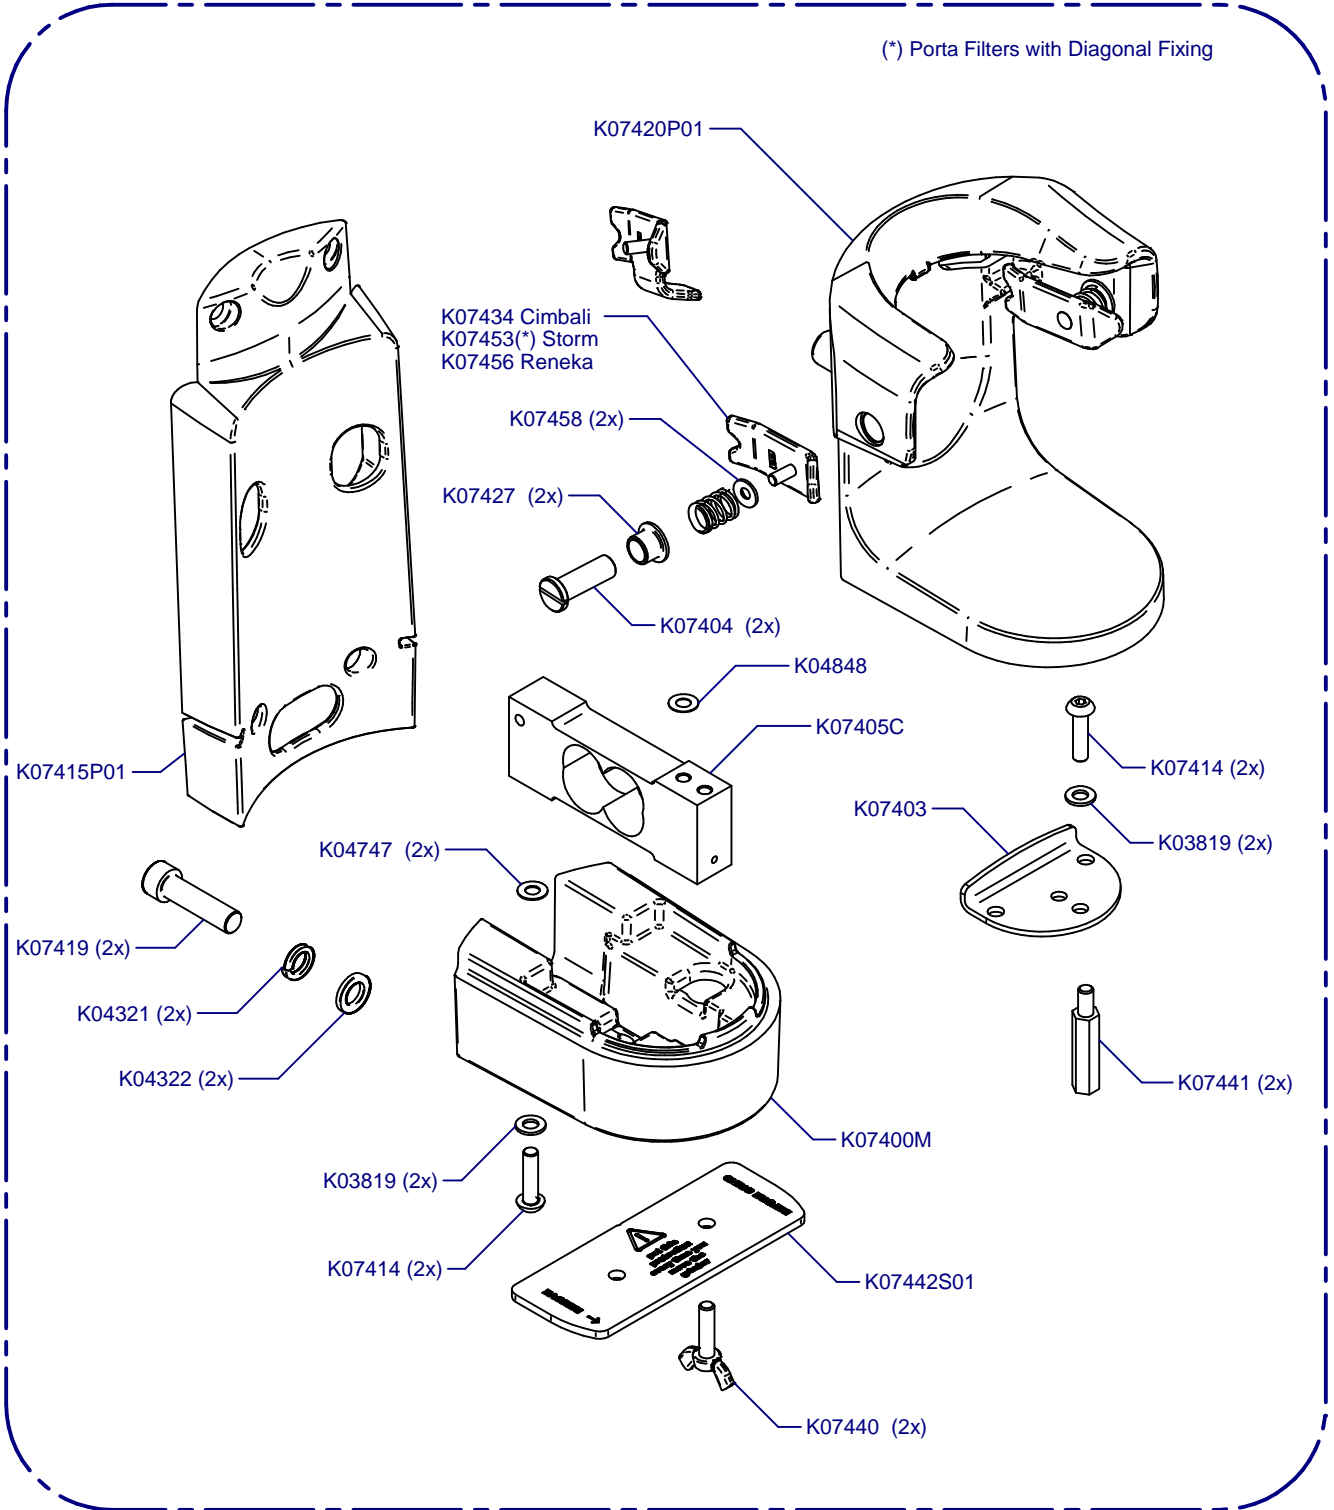

**C06625 Kit Leds**

Solo sin Balanza / Only without Scale

**Molienda / Grind**

Transport Support Option  
K08718E  
K08718D Korea

C00638 = K03408C + K07102C Alum

C00639 = K03420C + K07102C Bras

C00638N = C03508N + K07102C Ni

**Placa Base / Mother Board**

(A)	K04572	220-240V
	K06799	100-110V

**C00500** (220-240V)  
**C00505** (100-110V)

**Sis. Paralel / Parallel Sys.**

**Sis. Punto a Punto / Stepped Sys.**

**Balanza / Scale**

(\*) Porta Filters with Diagonal Fixing