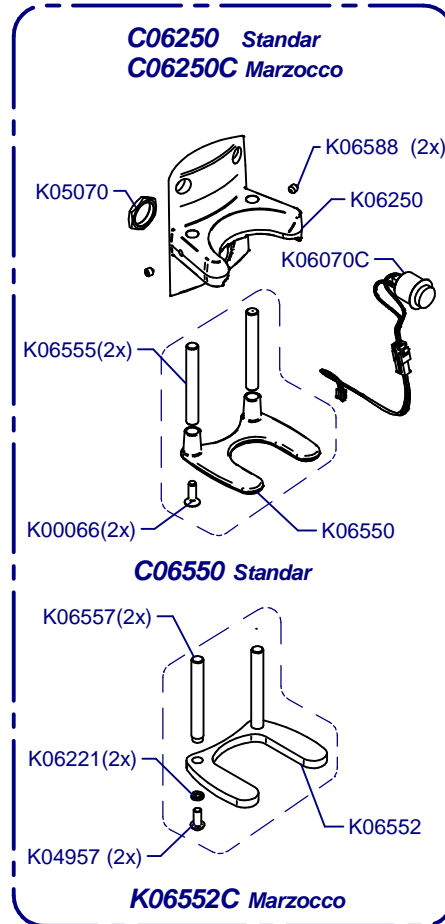

**E8 Essential On Demand**

Updated 13/06/2022

**Tolva Café / Coffee Hopper**

**Horquilla / Fork**

**Portafilter Detector**

**Cover / Cover**

- C06601O03 50Hz Compak 1-2
- C06615O03 60Hz Compak 1-2
- C06601V03 50Hz Compak 1-2-3
- C06615V03 60Hz Compak 1-2-3
- C06717V03 50Hz Scale Compak
- C06720V03 60Hz Scale Compak

**C06625 Kit Leds**

Solo sin Balanza / Only without Scale

**Molienda / Grind**

Transport Support Option  
K08718E  
K08718D Korea

C00638 = K03408C + K07102C Alum

C00639 = K03420C + K07102C Bras

C00638N = C03508N + K07102C Ni

**Placa Base / Mother Board**

(A)	K04572	220-240V
	K06799	100-110V

**C00500** (220-240V)  
**C00505** (100-110V)

**Sis. Paralel / Parallel Sys.**

**Sis. Punto a Punto / Stepped Sys.**

**Balanza / Scale**

(\*) Porta Filters with Diagonal Fixing

**C07434**