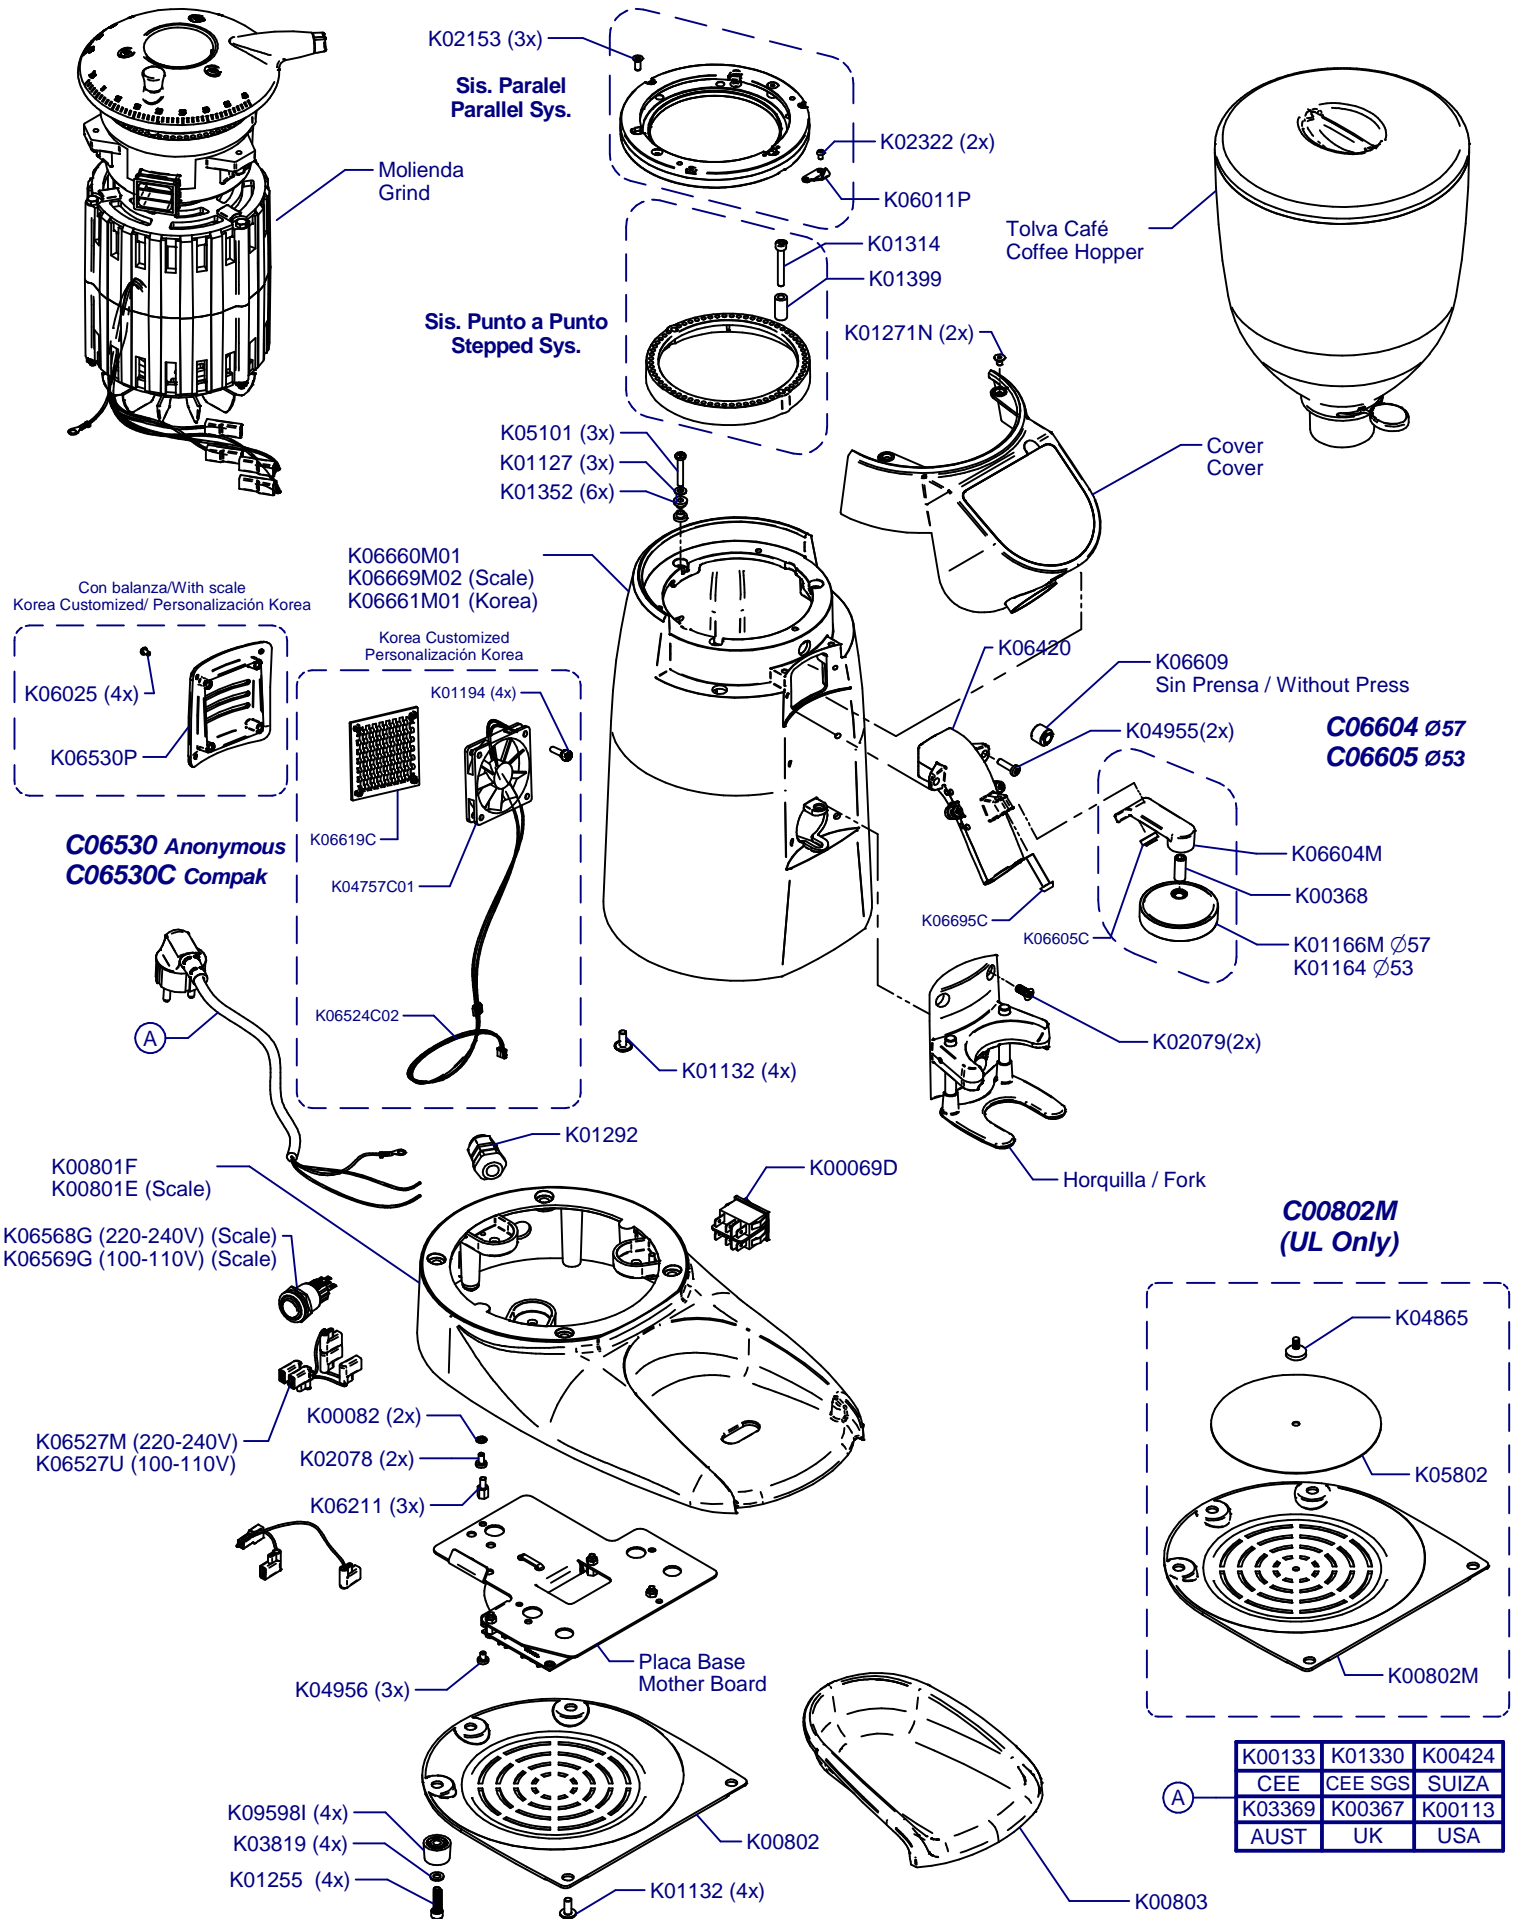

**E8 Essential On Demand**

Updated 13/06/2022

**Tolva Café / Coffee Hopper**

**Horquilla / Fork**

**Portafilter Detector**

**Cover / Cover**

- C06601O03 50Hz Compak 1-2
- C06615O03 60Hz Compak 1-2
- C06601V03 50Hz Compak 1-2-3
- C06615V03 60Hz Compak 1-2-3
- C06717V03 50Hz Scale Compak
- C06720V03 60Hz Scale Compak

**C06625 Kit Leds**

Solo sin Balanza / Only without Scale

**Molienda / Grind**

Transport Support Option  
K08718E  
K08718D Korea

C00638 = K03408C + K07102C Alum

C00639 = K03420C + K07102C Bras

C00638N = C03508N + K07102C Ni

**Placa Base / Mother Board**

(A)	K04572	220-240V
	K06799	100-110V

**C00500** (220-240V)  
**C00505** (100-110V)

**Sis. Paralel / Parallel Sys.**

**Sis. Punto a Punto / Stepped Sys.**

**Balanza / Scale**

(\*) Porta Filters with Diagonal Fixing