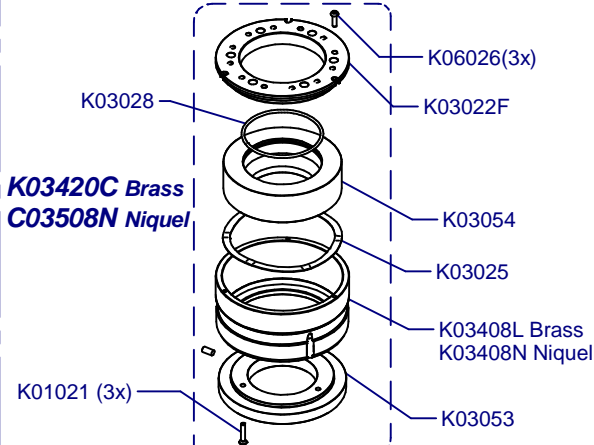

**E8 Essential On Demand**

Updated 13/06/2022

**Tolva Café / Coffee Hopper**

**Horquilla / Fork**

**Portafilter Detector**

**Cover / Cover**

- C06601O03 50Hz Compak 1-2
- C06615O03 60Hz Compak 1-2
- C06601V03 50Hz Compak 1-2-3
- C06615V03 60Hz Compak 1-2-3
- C06717V03 50Hz Scale Compak
- C06720V03 60Hz Scale Compak

**C06625 Kit Leds**

Solo sin Balanza / Only without Scale

**Molienda / Grind**

Transport Support Option  
K08718E  
K08718D Korea

C00638 = K03408C + K07102C Alum

C00639 = K03420C + K07102C Bras

C00638N = C03508N + K07102C Ni

**Placa Base / Mother Board**

(A)	K04572	220-240V
	K06799	100-110V

**C00500** (220-240V)  
**C00505** (100-110V)

**Sis. Paralel / Parallel Sys.**

**Sis. Punto a Punto / Stepped Sys.**

**Balanza / Scale**

(\*) Porta Filters with Diagonal Fixing