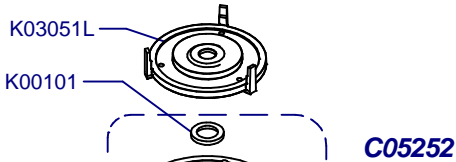

**E8 Essential On Demand**

Updated 13/06/2022

**Tolva Café / Coffee Hopper**

**Horquilla / Fork**

**Portafilter Detector**

**Cover / Cover**

- C06601O03 50Hz Compak 1-2
- C06615O03 60Hz Compak 1-2
- C06601V03 50Hz Compak 1-2-3
- C06615V03 60Hz Compak 1-2-3
- C06717V03 50Hz Scale Compak
- C06720V03 60Hz Scale Compak

**C06625 Kit Leds**

Solo sin Balanza / Only without Scale

**Molienda / Grind**

Transport Support Option  
K08718E  
K08718D Korea

C00638 = K03408C + K07102C Alum

C00639 = K03420C + K07102C Bras

C00638N = C03508N + K07102C Ni

**Placa Base / Mother Board**

(A)	K04572	220-240V
	K06799	100-110V

**C00500** (220-240V)  
**C00505** (100-110V)

**Sis. Paralel / Parallel Sys.**

**Sis. Punto a Punto / Stepped Sys.**

**Balanza / Scale**

(\*) Porta Filters with Diagonal Fixing