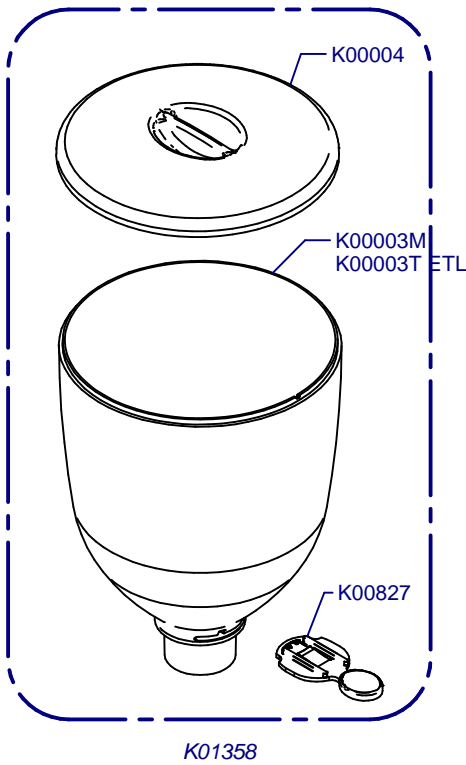

**E8 Essential On Demand**

Updated 13/06/2022

**Tolva Café / Coffee Hopper**

**Horquilla / Fork**

**Portafilter Detector**

**Cover / Cover**

- C06601O03 50Hz Compak 1-2
- C06615O03 60Hz Compak 1-2
- C06601V03 50Hz Compak 1-2-3
- C06615V03 60Hz Compak 1-2-3
- C06717V03 50Hz Scale Compak
- C06720V03 60Hz Scale Compak

**C06625 Kit Leds**

Solo sin Balanza / Only without Scale

**Molienda / Grind**

Transport Support Option  
K08718E  
K08718D Korea

C00638 = K03408C + K07102C Alum

C00639 = K03420C + K07102C Bras

C00638N = C03508N + K07102C Ni

**Placa Base / Mother Board**

(A)	K04572	220-240V
	K06799	100-110V

**C00500** (220-240V)  
**C00505** (100-110V)

**Sis. Paralel / Parallel Sys.**

**Sis. Punto a Punto / Stepped Sys.**

**Balanza / Scale**

(\*) Porta Filters with Diagonal Fixing