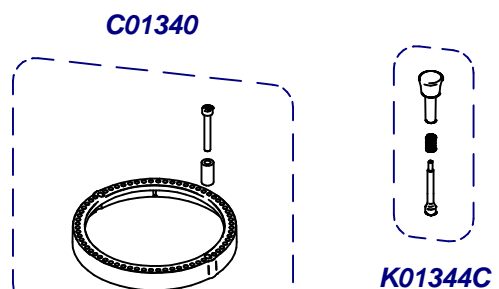

**C06625 Kit Leds**

Solo sin Balanza / Only without Scale

**Molienda / Grind**

Transport Support Option  
K08718E  
K08718D Korea

C00638 = K03408C + K07102C Alum

C00639 = K03420C + K07102C Bras

C00638N = C03508N + K07102C Ni

**Placa Base / Mother Board**

(A)	K04572	220-240V
	K06799	100-110V

**C00500** (220-240V)  
**C00505** (100-110V)

**Sis. Paralel / Parallel Sys.**

**Sis. Punto a Punto / Stepped Sys.**

**Balanza / Scale**

(\*) Porta Filters with Diagonal Fixing