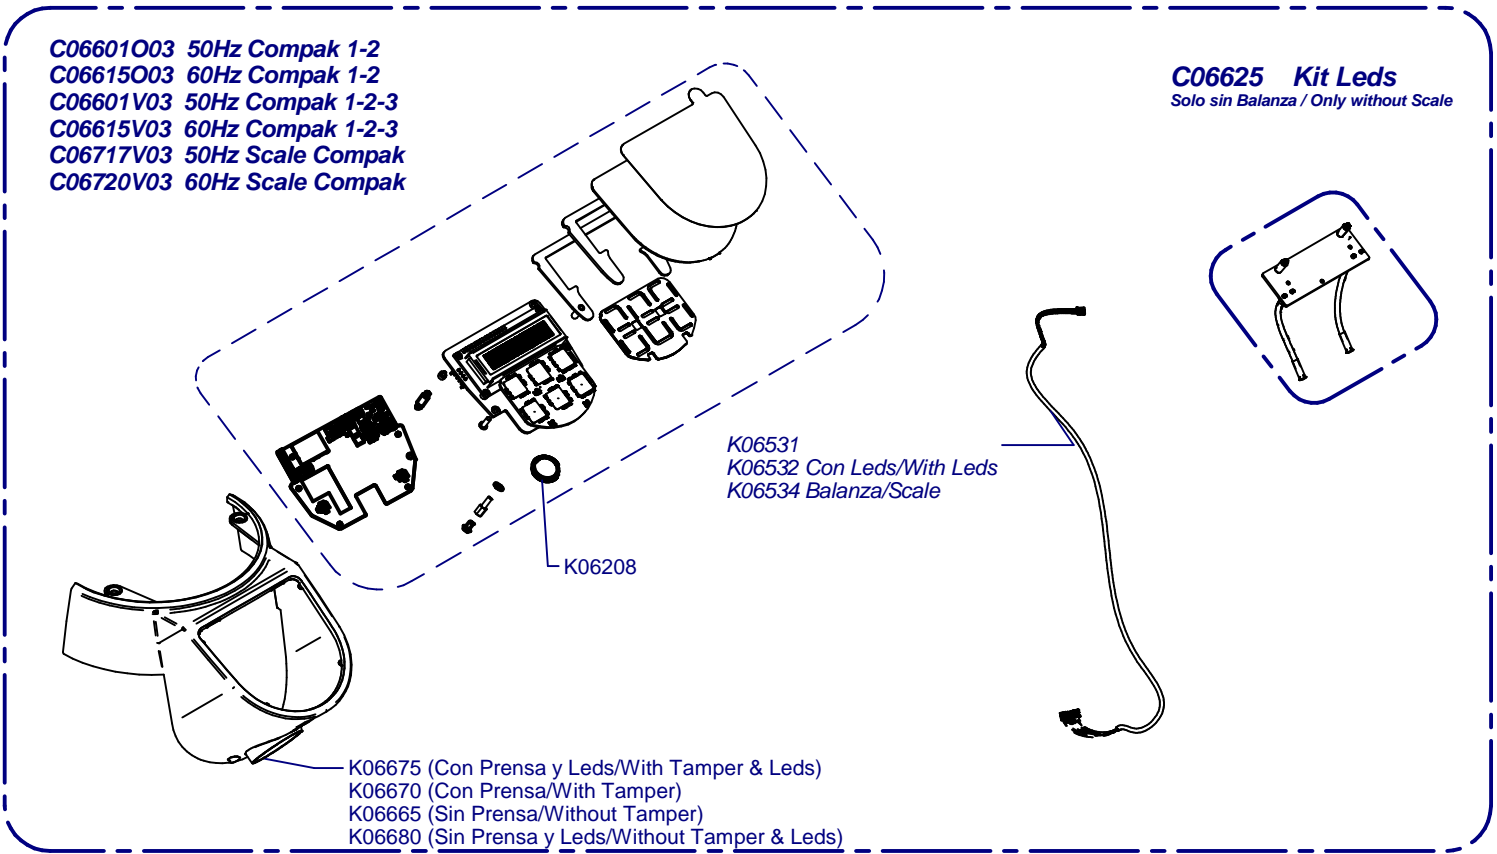

E6 Essential On Demand

Updated 13/06/2022

**Tolva Café / Coffee Hopper
K01358**

Horquilla / Fork

**Portafilter
Detector**

Cover / Cover

Molienda / Grind

K06899C Red Speed
 K06499C White
 K06489C With Scale & 110V 60Hz

K01461C00 S50 Scale
 K01462C00 S60 (Blue) Scale

K06622
 Without scale
 Sin balanza

K06797 (100/110V)
 K06798 (220/240V)

Transport Support Option
 K07818E

Placa Base / Mother Board

(A)	K04572	220-240V
	K06799	100-110V

C00500 (220-240V)
C00505 (100-110V)

Sis. Paralel / Parallel Sys.

Sis. Punto a Punto / Stepped Sys.

Bilancia / Scale

(*) Porta Filters with Diagonal Fixing

C07434