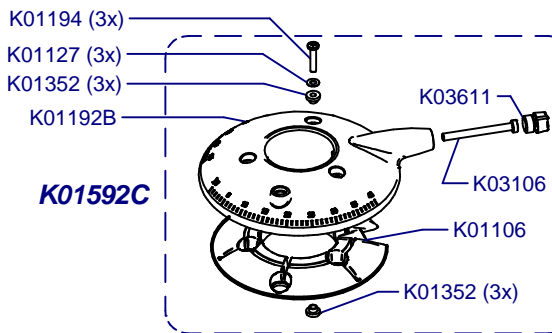

E6 Essential On Demand

Updated 13/06/2022

**Tolva Café / Coffee Hopper
K01358**

Horquilla / Fork

**Portafilter
Detector**

Cover / Cover

Molienda / Grind

K06899C Red Speed
 K06499C White
 K06489C With Scale & 110V 60Hz

K01461C00 S50 Scale
 K01462C00 S60 (Blue) Scale

K06622
 Without scale
 Sin balanza

K06797 (100/110V)
 K06798 (220/240V)

Transport Support Option
 K07818E

Placa Base / Mother Board

(A)	K04572	220-240V
	K06799	100-110V

C00500 (220-240V)
C00505 (100-110V)

Sis. Paralel / Parallel Sys.

Sis. Punto a Punto / Stepped Sys.

Bilancia / Scale

(*) Porta Filters with Diagonal Fixing

C07434