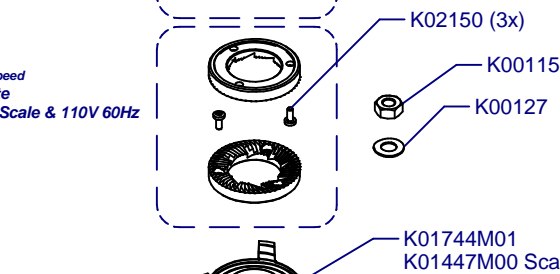

E6 Essential On Demand

Updated 13/06/2022

**Tolva Café / Coffee Hopper
K01358**

Horquilla / Fork

**Portafilter
Detector**

Cover / Cover

Molienda / Grind

K06899C Red Speed
 K06499C White
 K06489C With Scale & 110V 60Hz

K01461C00 S50 Scale
 K01462C00 S60 (Blue) Scale

K06622
 Without scale
 Sin balanza

K06797 (100/110V)
 K06798 (220/240V)

Transport Support Option
 K07818E

Placa Base / Mother Board

(A)	K04572	220-240V
	K06799	100-110V

C00500 (220-240V)
C00505 (100-110V)

Sis. Paralel / Parallel Sys.

Sis. Punto a Punto / Stepped Sys.

Bilancia / Scale

(*) Porta Filters with Diagonal Fixing

C07434