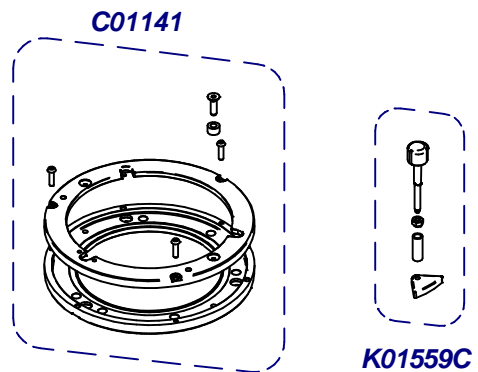

K01461C00 S50 Scale
 K01462C00 S60 (Blue) Scale

K06622
 Without scale
 Sin balanza

K06797 (100/110V)
 K06798 (220/240V)

Transport Support Option
 K07818E

Placa Base / Mother Board

(A)	K04572	220-240V
	K06799	100-110V

C00500 (220-240V)
C00505 (100-110V)

Sis. Paralel / Parallel Sys.

Sis. Punto a Punto / Stepped Sys.

Bilancia / Scale

(*) Porta Filters with Diagonal Fixing

C07434