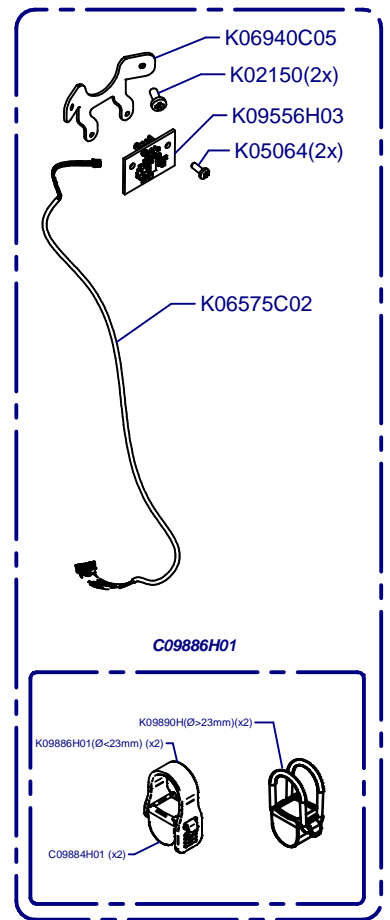

E6 Essential On Demand

Updated 13/06/2022

**Tolva Café / Coffee Hopper
K01358**

Horquilla / Fork

**Portafilter
Detector**

Cover / Cover

Molienda / Grind

K06899C Red Speed
 K06499C White
 K06489C With Scale & 110V 60Hz

K01461C00 S50 Scale
 K01462C00 S60 (Blue) Scale

K06622
 Without scale
 Sin balanza

K06797 (100/110V)
 K06798 (220/240V)

Transport Support Option
 K07818E

Placa Base / Mother Board

(A)	K04572	220-240V
	K06799	100-110V

C00500 (220-240V)
C00505 (100-110V)

Sis. Paralel / Parallel Sys.

Sis. Punto a Punto / Stepped Sys.

Bilancia / Scale

(*) Porta Filters with Diagonal Fixing

C07434