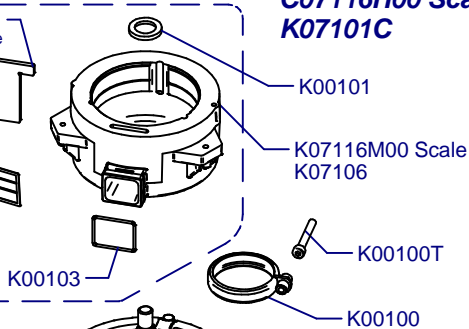

E6 Essential On Demand

Updated 13/06/2022

**Tolva Café / Coffee Hopper
K01358**

Horquilla / Fork

**Portafilter
Detector**

Cover / Cover

Molienda / Grind

K06899C Red Speed
 K06499C White
 K06489C With Scale & 110V 60Hz

K01461C00 S50 Scale
 K01462C00 S60 (Blue) Scale

K06622
 Without scale
 Sin balanza

K06797 (100/110V)
 K06798 (220/240V)

Transport Support Option
 K07818E

Placa Base / Mother Board

(A)	K04572	220-240V
	K06799	100-110V

C00500 (220-240V)
C00505 (100-110V)

Sis. Paralel / Parallel Sys.

Sis. Punto a Punto / Stepped Sys.

Bilancia / Scale

(*) Porta Filters with Diagonal Fixing

C07434