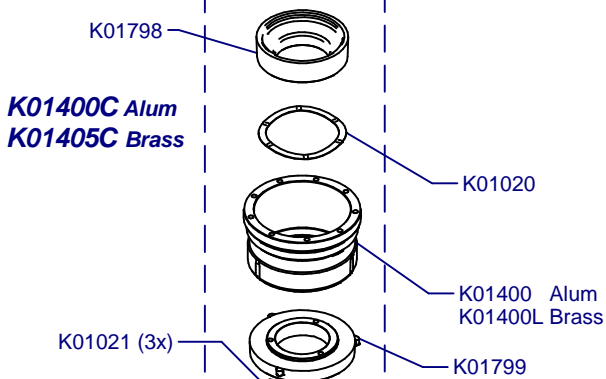

E6 Essential On Demand

Updated 13/06/2022

**Tolva Café / Coffee Hopper
K01358**

Horquilla / Fork

**Portafilter
Detector**

Cover / Cover

Molienda / Grind

K06899C Red Speed
 K06499C White
 K06489C With Scale & 110V 60Hz

K01461C00 S50 Scale
 K01462C00 S60 (Blue) Scale

K06622
 Without scale
 Sin balanza

K06797 (100/110V)
 K06798 (220/240V)

Transport Support Option
 K07818E

Placa Base / Mother Board

(A)	K04572	220-240V
	K06799	100-110V

C00500 (220-240V)
C00505 (100-110V)

Sis. Paralel / Parallel Sys.

Sis. Punto a Punto / Stepped Sys.

Bilancia / Scale

(*) Porta Filters with Diagonal Fixing

C07434