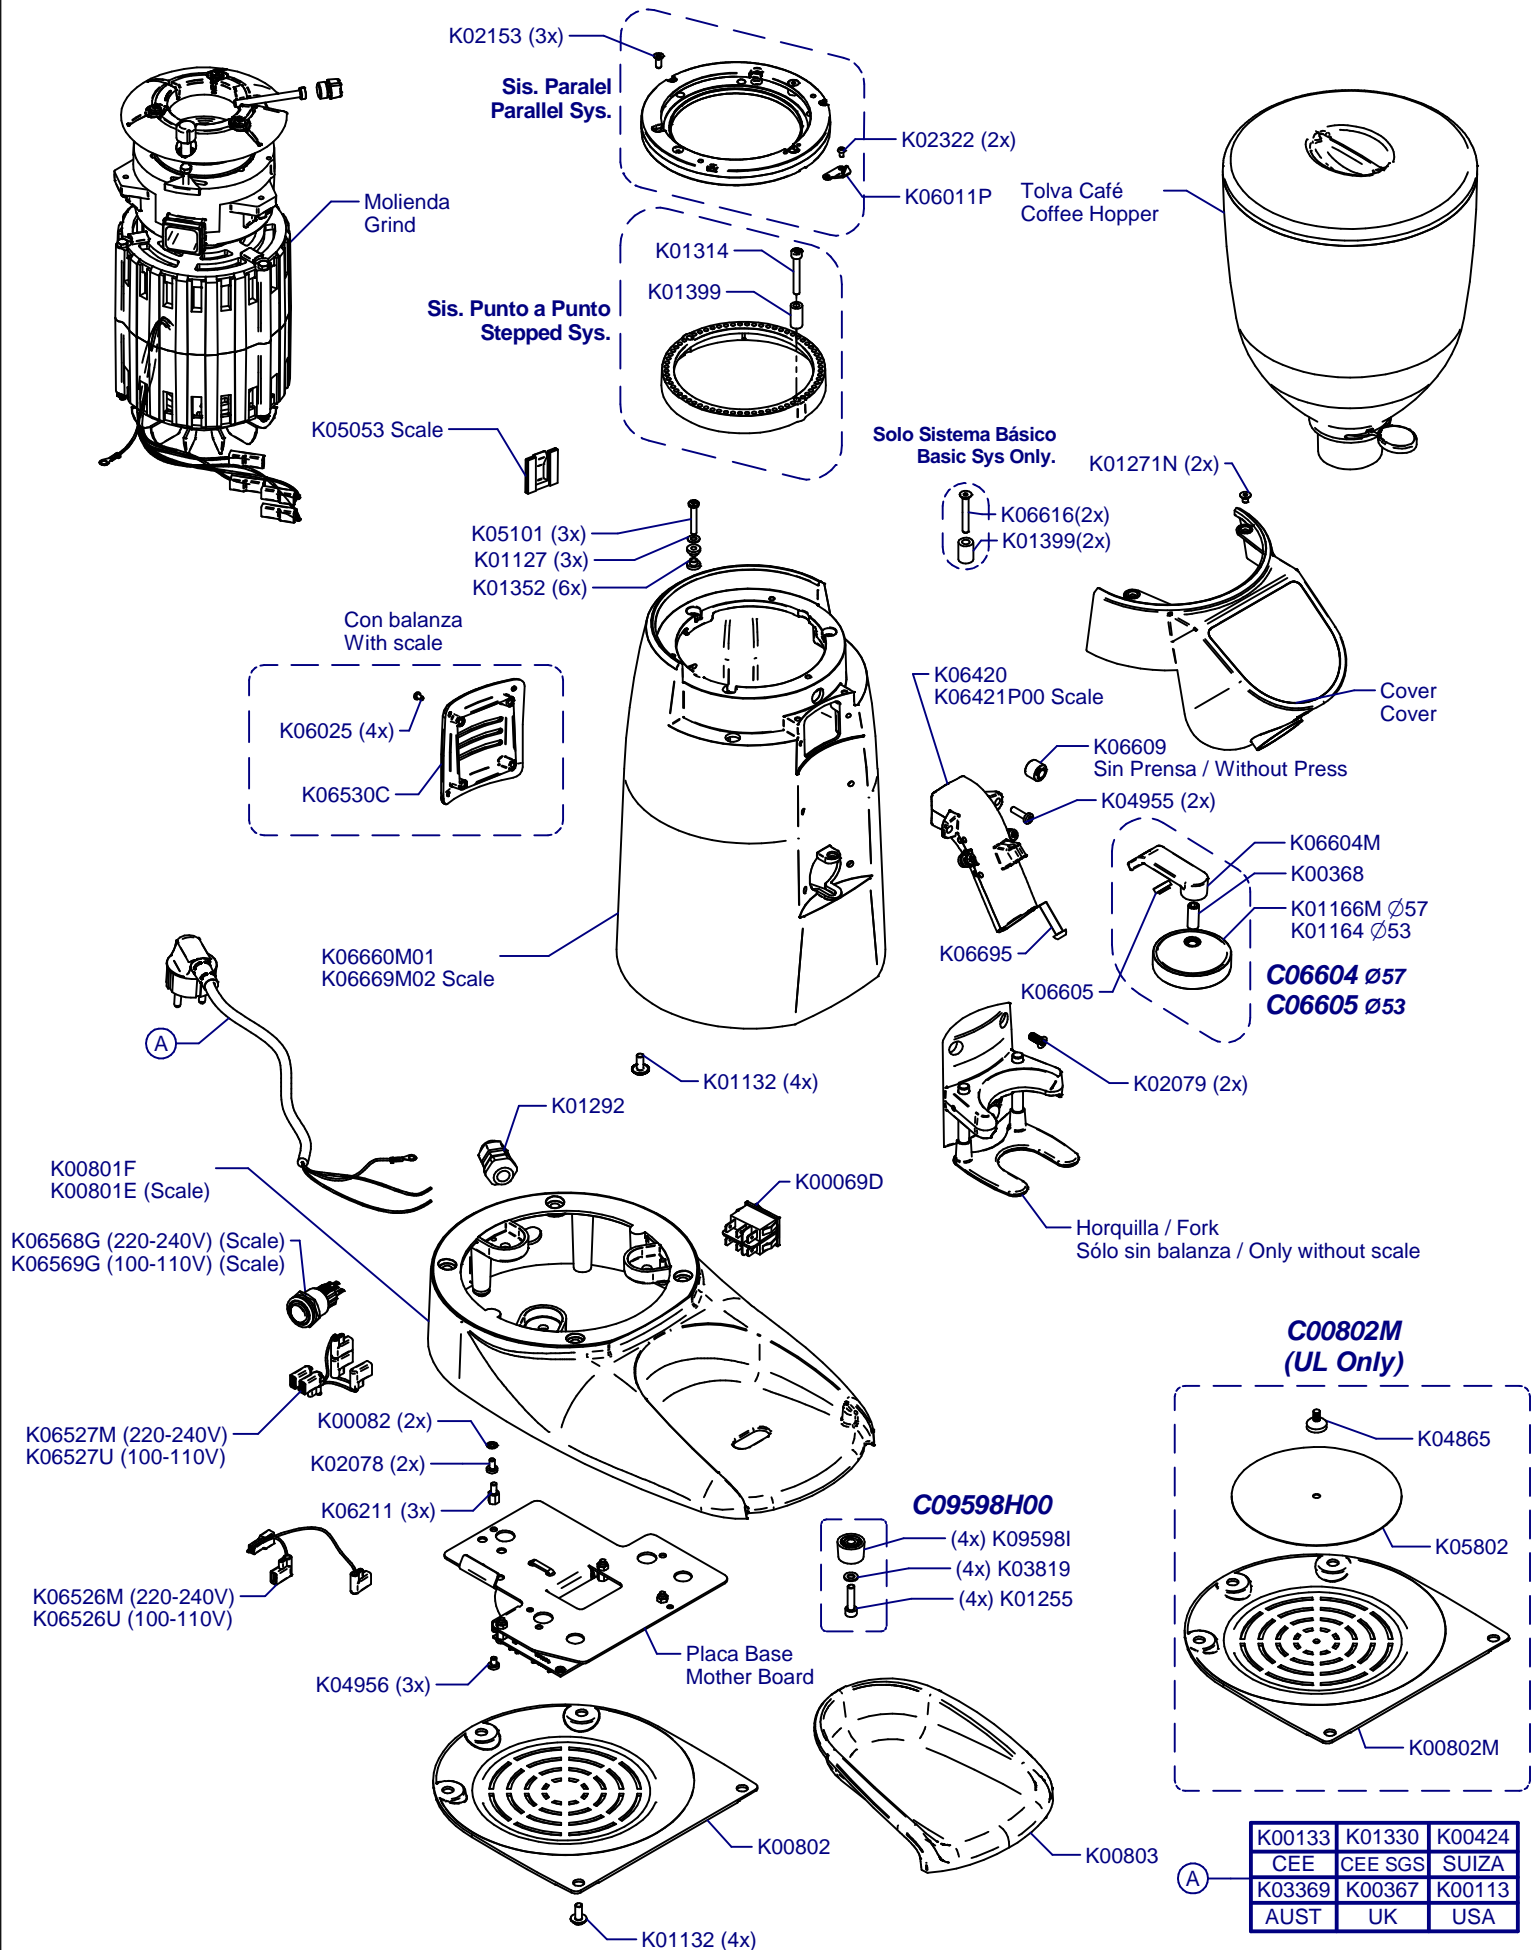

E6 Essential On Demand

Updated 13/06/2022

**Tolva Café / Coffee Hopper
K01358**

Horquilla / Fork

**Portafilter
Detector**

Cover / Cover

Molienda / Grind

K06899C Red Speed
 K06499C White
 K06489C With Scale & 110V 60Hz

K01461C00 S50 Scale
 K01462C00 S60 (Blue) Scale

K06622
 Without scale
 Sin balanza

K06797 (100/110V)
 K06798 (220/240V)

Transport Support Option
 K07818E

Placa Base / Mother Board

(A)	K04572	220-240V
	K06799	100-110V

C00500 (220-240V)
C00505 (100-110V)

Sis. Paralel / Parallel Sys.

Sis. Punto a Punto / Stepped Sys.

Bilancia / Scale

(*) Porta Filters with Diagonal Fixing

C07434