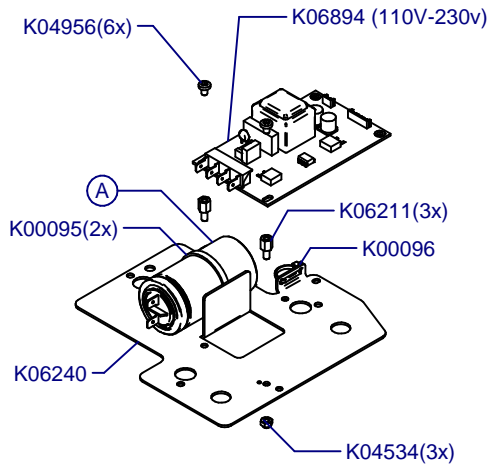

E6 Essential On Demand

Updated 13/06/2022

**Tolva Café / Coffee Hopper
K01358**

Horquilla / Fork

**Portafilter
Detector**

Cover / Cover

Molienda / Grind

K06899C Red Speed
 K06499C White
 K06489C With Scale & 110V 60Hz

K01461C00 S50 Scale
 K01462C00 S60 (Blue) Scale

K06622
 Without scale
 Sin balanza

K06797 (100/110V)
 K06798 (220/240V)

Transport Support Option
 K07818E

Placa Base / Mother Board

(A)	K04572	220-240V
	K06799	100-110V

C00500 (220-240V)
C00505 (100-110V)

Sis. Paralel / Parallel Sys.

Sis. Punto a Punto / Stepped Sys.

Bilancia / Scale

(*) Porta Filters with Diagonal Fixing

C07434