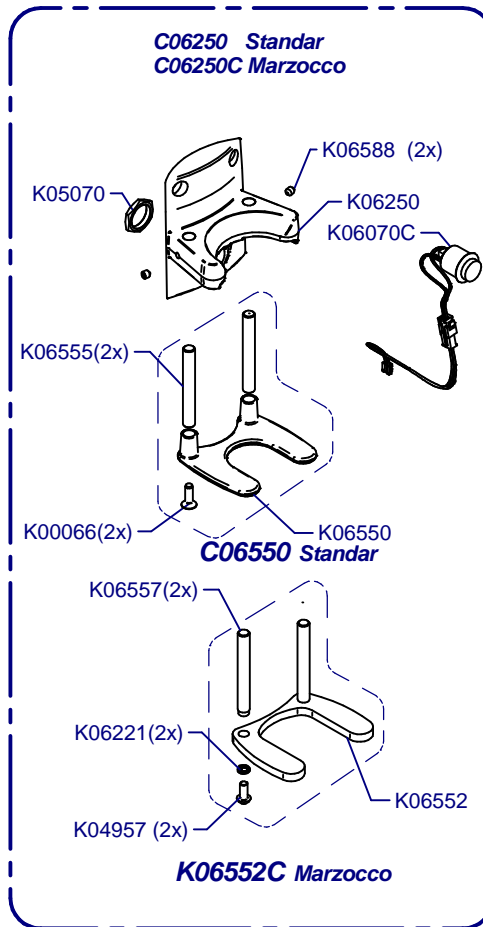

E6 Essential On Demand

Updated 13/06/2022

**Tolva Café / Coffee Hopper
K01358**

Horquilla / Fork

**Portafilter
Detector**

Cover / Cover

Molienda / Grind

K06899C Red Speed
 K06499C White
 K06489C With Scale & 110V 60Hz

K01461C00 S50 Scale
 K01462C00 S60 (Blue) Scale

K06622
 Without scale
 Sin balanza

K06797 (100/110V)
 K06798 (220/240V)

Transport Support Option
 K07818E

Placa Base / Mother Board

(A)	K04572	220-240V
	K06799	100-110V

C00500 (220-240V)
C00505 (100-110V)

Sis. Paralel / Parallel Sys.

Sis. Punto a Punto / Stepped Sys.

Bilancia / Scale

(*) Porta Filters with Diagonal Fixing

C07434