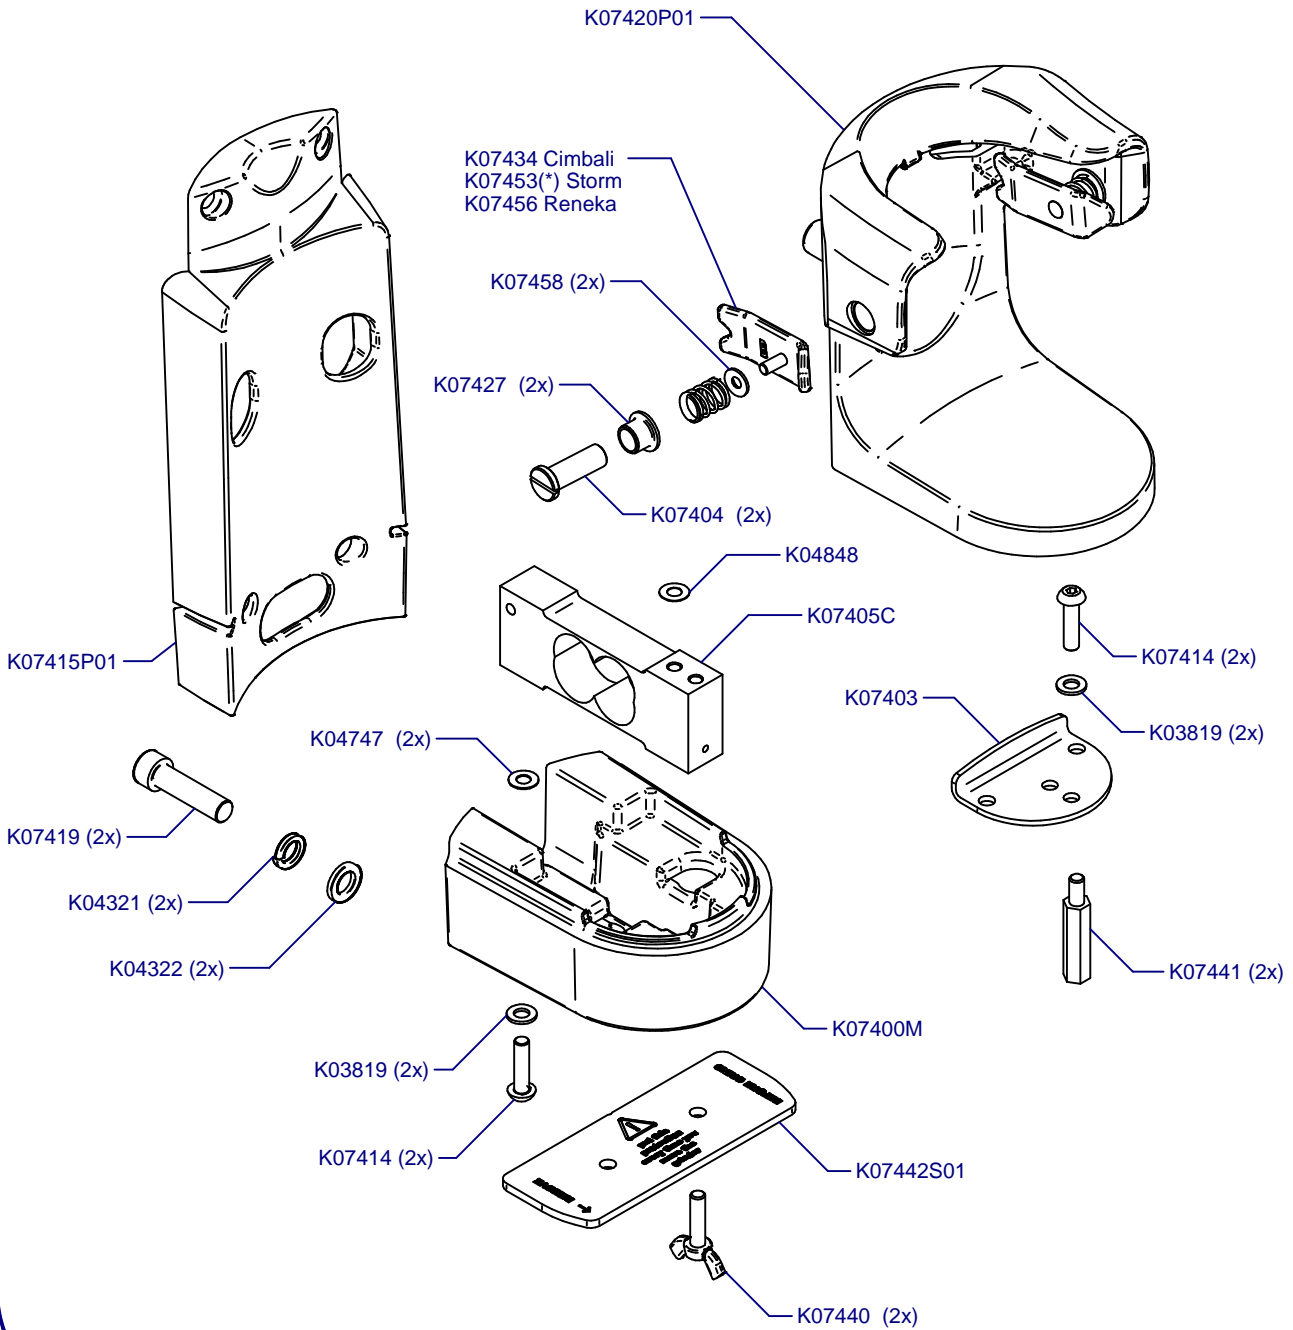

E6 Essential On Demand

Updated 13/06/2022

**Tolva Café / Coffee Hopper
K01358**

Horquilla / Fork

**Portafilter
Detector**

Cover / Cover

Molienda / Grind

K06899C Red Speed
 K06499C White
 K06489C With Scale & 110V 60Hz

K01461C00 S50 Scale
 K01462C00 S60 (Blue) Scale

K06622
 Without scale
 Sin balanza

K06797 (100/110V)
 K06798 (220/240V)

Transport Support Option
 K07818E

Placa Base / Mother Board

(A)	K04572	220-240V
	K06799	100-110V

C00500 (220-240V)
C00505 (100-110V)

Sis. Paralel / Parallel Sys.

Sis. Punto a Punto / Stepped Sys.

Bilancia / Scale

(*) Porta Filters with Diagonal Fixing

C07434