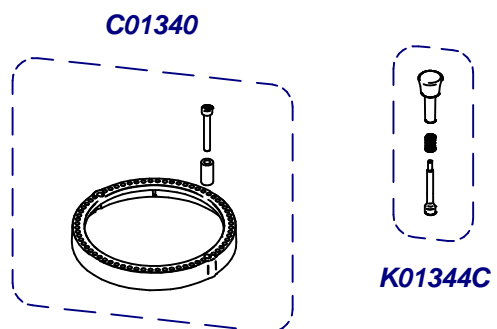

K01461C00 S50 Scale
 K01462C00 S60 (Blue) Scale

K06622
 Without scale
 Sin balanza

K06797 (100/110V)
 K06798 (220/240V)

Transport Support Option
 K07818E

Placa Base / Mother Board

(A)	K04572	220-240V
	K06799	100-110V

C00500 (220-240V)
C00505 (100-110V)

Sis. Paralel / Parallel Sys.

Sis. Punto a Punto / Stepped Sys.

Bilancia / Scale

(*) Porta Filters with Diagonal Fixing

C07434