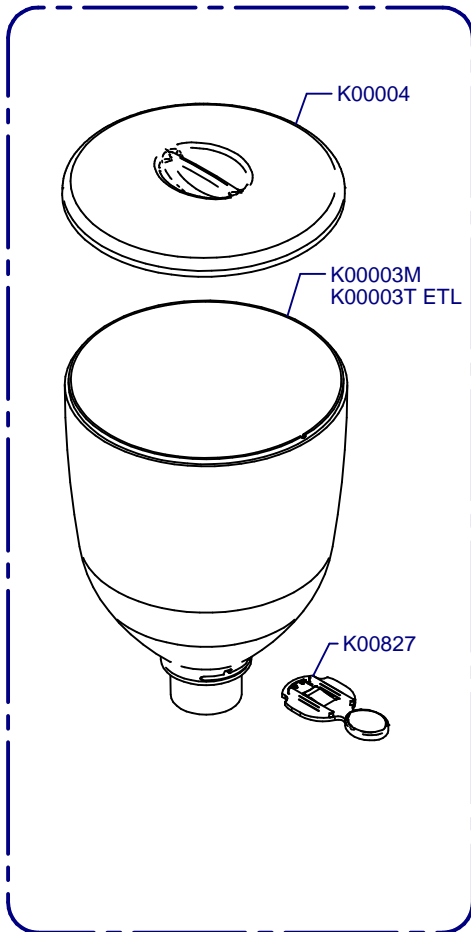

E6 Essential On Demand

Updated 13/06/2022

**Tolva Café / Coffee Hopper
K01358**

Horquilla / Fork

**Portafilter
Detector**

Cover / Cover

Molienda / Grind

K06899C Red Speed
 K06499C White
 K06489C With Scale & 110V 60Hz

K01461C00 S50 Scale
 K01462C00 S60 (Blue) Scale

K06622
 Without scale
 Sin balanza

K06797 (100/110V)
 K06798 (220/240V)

Transport Support Option
 K07818E

Placa Base / Mother Board

(A)	K04572	220-240V
	K06799	100-110V

C00500 (220-240V)
C00505 (100-110V)

Sis. Paralel / Parallel Sys.

Sis. Punto a Punto / Stepped Sys.

Bilancia / Scale

(*) Porta Filters with Diagonal Fixing

C07434