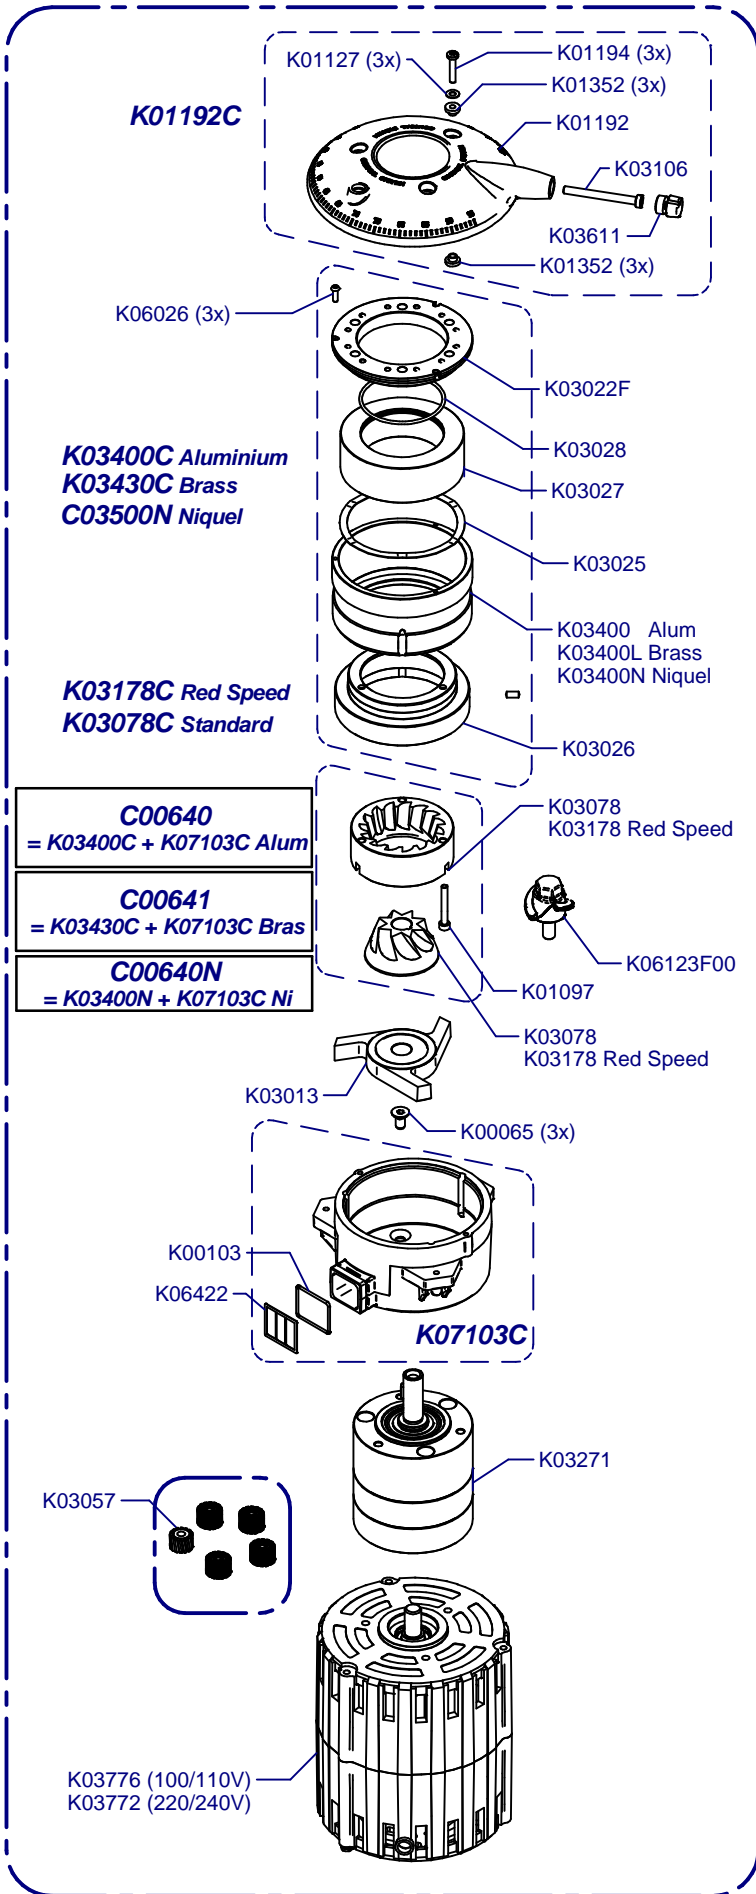

E10 Essential Conic On Demand

Updated 09/05/2022

K00133	K01330	K00424
CEE	CEE SGS	SUIZA
K03369	K00367	K00113
AUST	UK	USA

E10 Essential Conic On Demand

Updated 09/05/2022

**Tolva Café / Coffee Hopper
K01358**

Horquilla / Fork

**C06250 Standar
C06250C Marzocco**

**Portafilter
Detector**

Cover / Cover

E10 Essential Conic On Demand

Updated 09/05/2022

Molienda / Grind

Placa Base / Mother Board