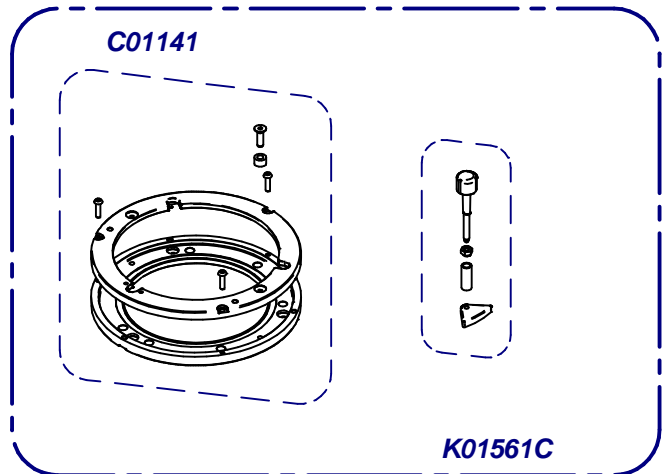

Sis. Paralel / Parallel Sys.