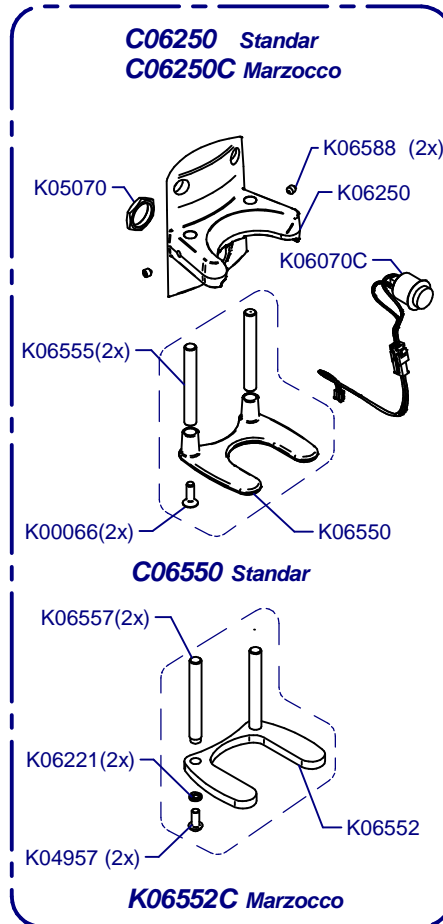

E10 Essential Conic On Demand

Updated 09/05/2022

K00133	K01330	K00424
CEE	CEE SGS	SUIZA
K03369	K00367	K00113
AUST	UK	USA

E10 Essential Conic On Demand

Updated 09/05/2022

**Tolva Café / Coffee Hopper
K01358**

Horquilla / Fork

**C06250 Standar
C06250C Marzocco**

**Portafilter
Detector**

Cover / Cover

E10 Essential Conic On Demand

Updated 09/05/2022

Molienda / Grind

Placa Base / Mother Board