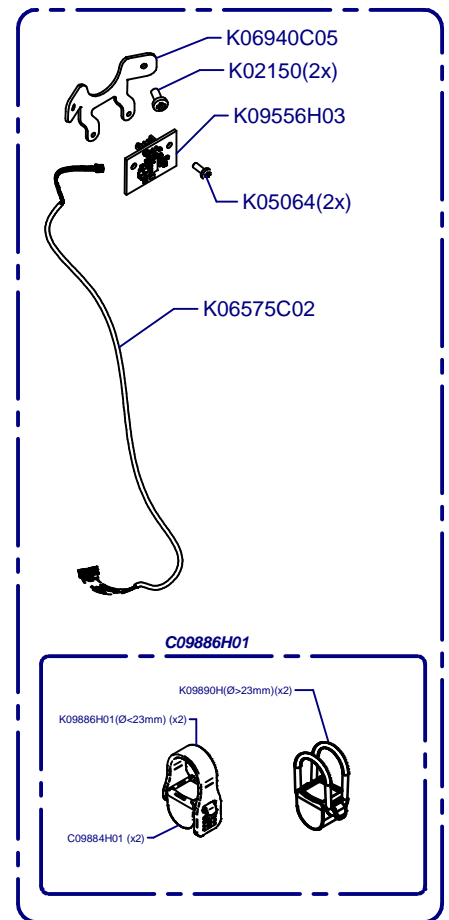

E10 Essential Conic On Demand

Updated 09/05/2022

K00133	K01330	K00424
CEE	CEE SGS	SUIZA
K03369	K00367	K00113
AUST	UK	USA

E10 Essential Conic On Demand

Updated 09/05/2022

**Tolva Café / Coffee Hopper
K01358**

Horquilla / Fork

**C06250 Standar
C06250C Marzocco**

**Portafilter
Detector**

Cover / Cover

E10 Essential Conic On Demand

Updated 09/05/2022

Molienda / Grind

Placa Base / Mother Board