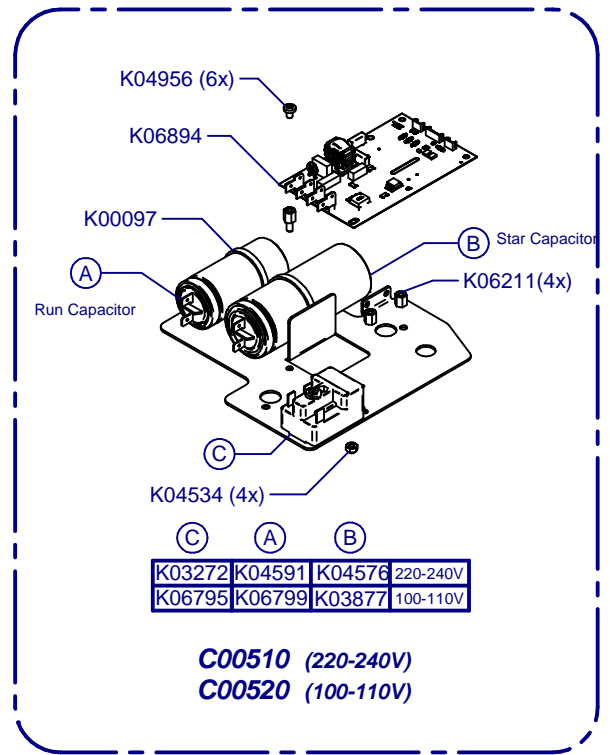

Horquilla / Fork

**C06250 Standar
C06250C Marzocco**

**Portafilter
Detector**

Cover / Cover

E10 Essential Conic On Demand

Updated 09/05/2022

Molienda / Grind

Placa Base / Mother Board