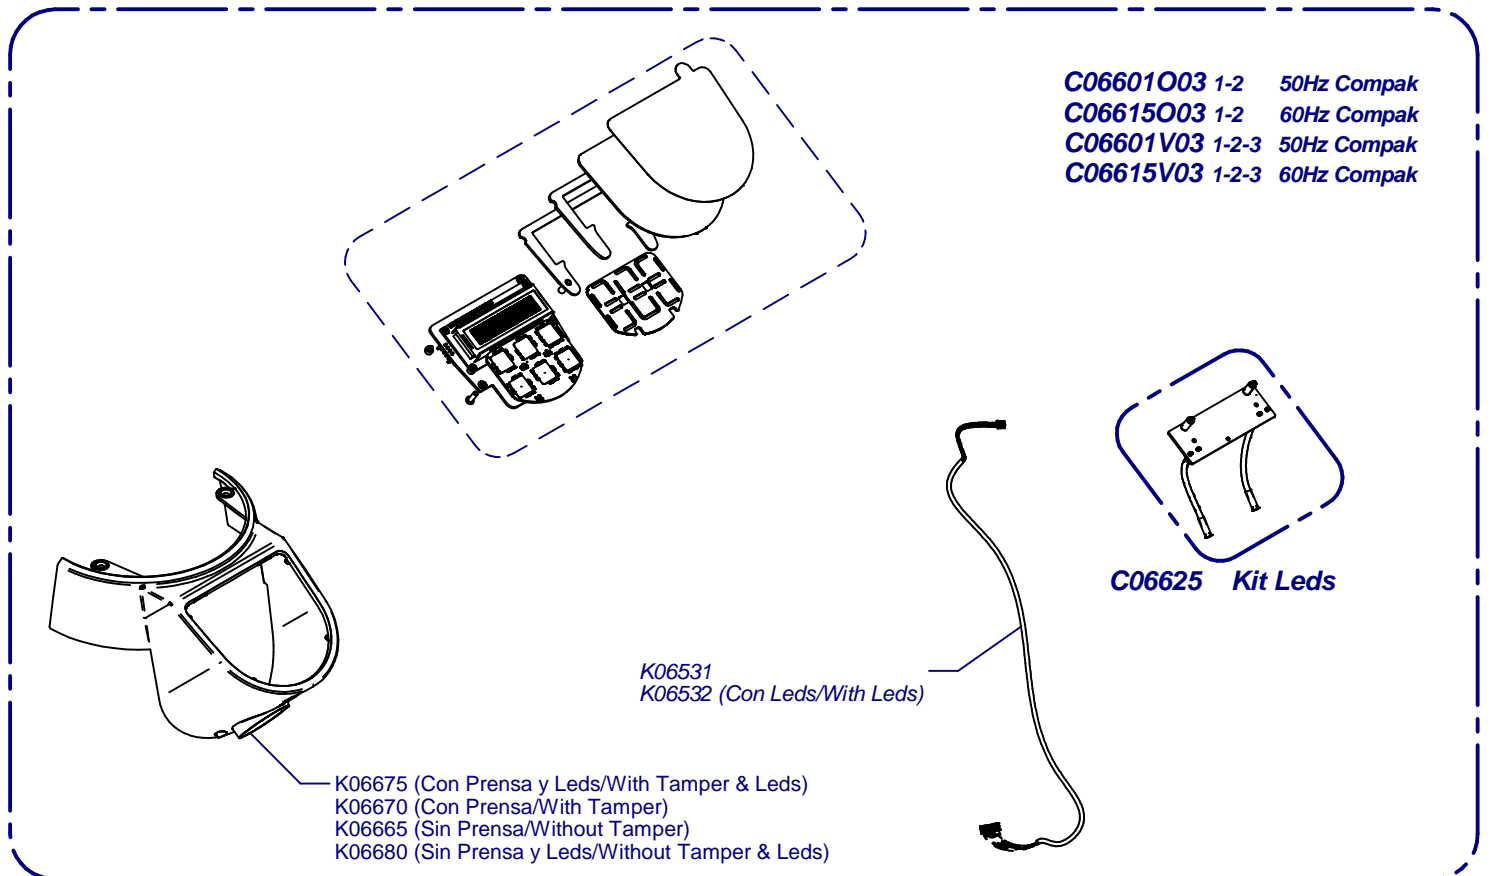

E10 Essential Conic On Demand

Updated 09/05/2022

K00133	K01330	K00424
CEE	CEE SGS	SUIZA
K03369	K00367	K00113
AUST	UK	USA

E10 Essential Conic On Demand

Updated 09/05/2022

**Tolva Café / Coffee Hopper
K01358**

Horquilla / Fork

**C06250 Standar
C06250C Marzocco**

**Portafilter
Detector**

Cover / Cover

E10 Essential Conic On Demand

Updated 09/05/2022

Molienda / Grind

Placa Base / Mother Board