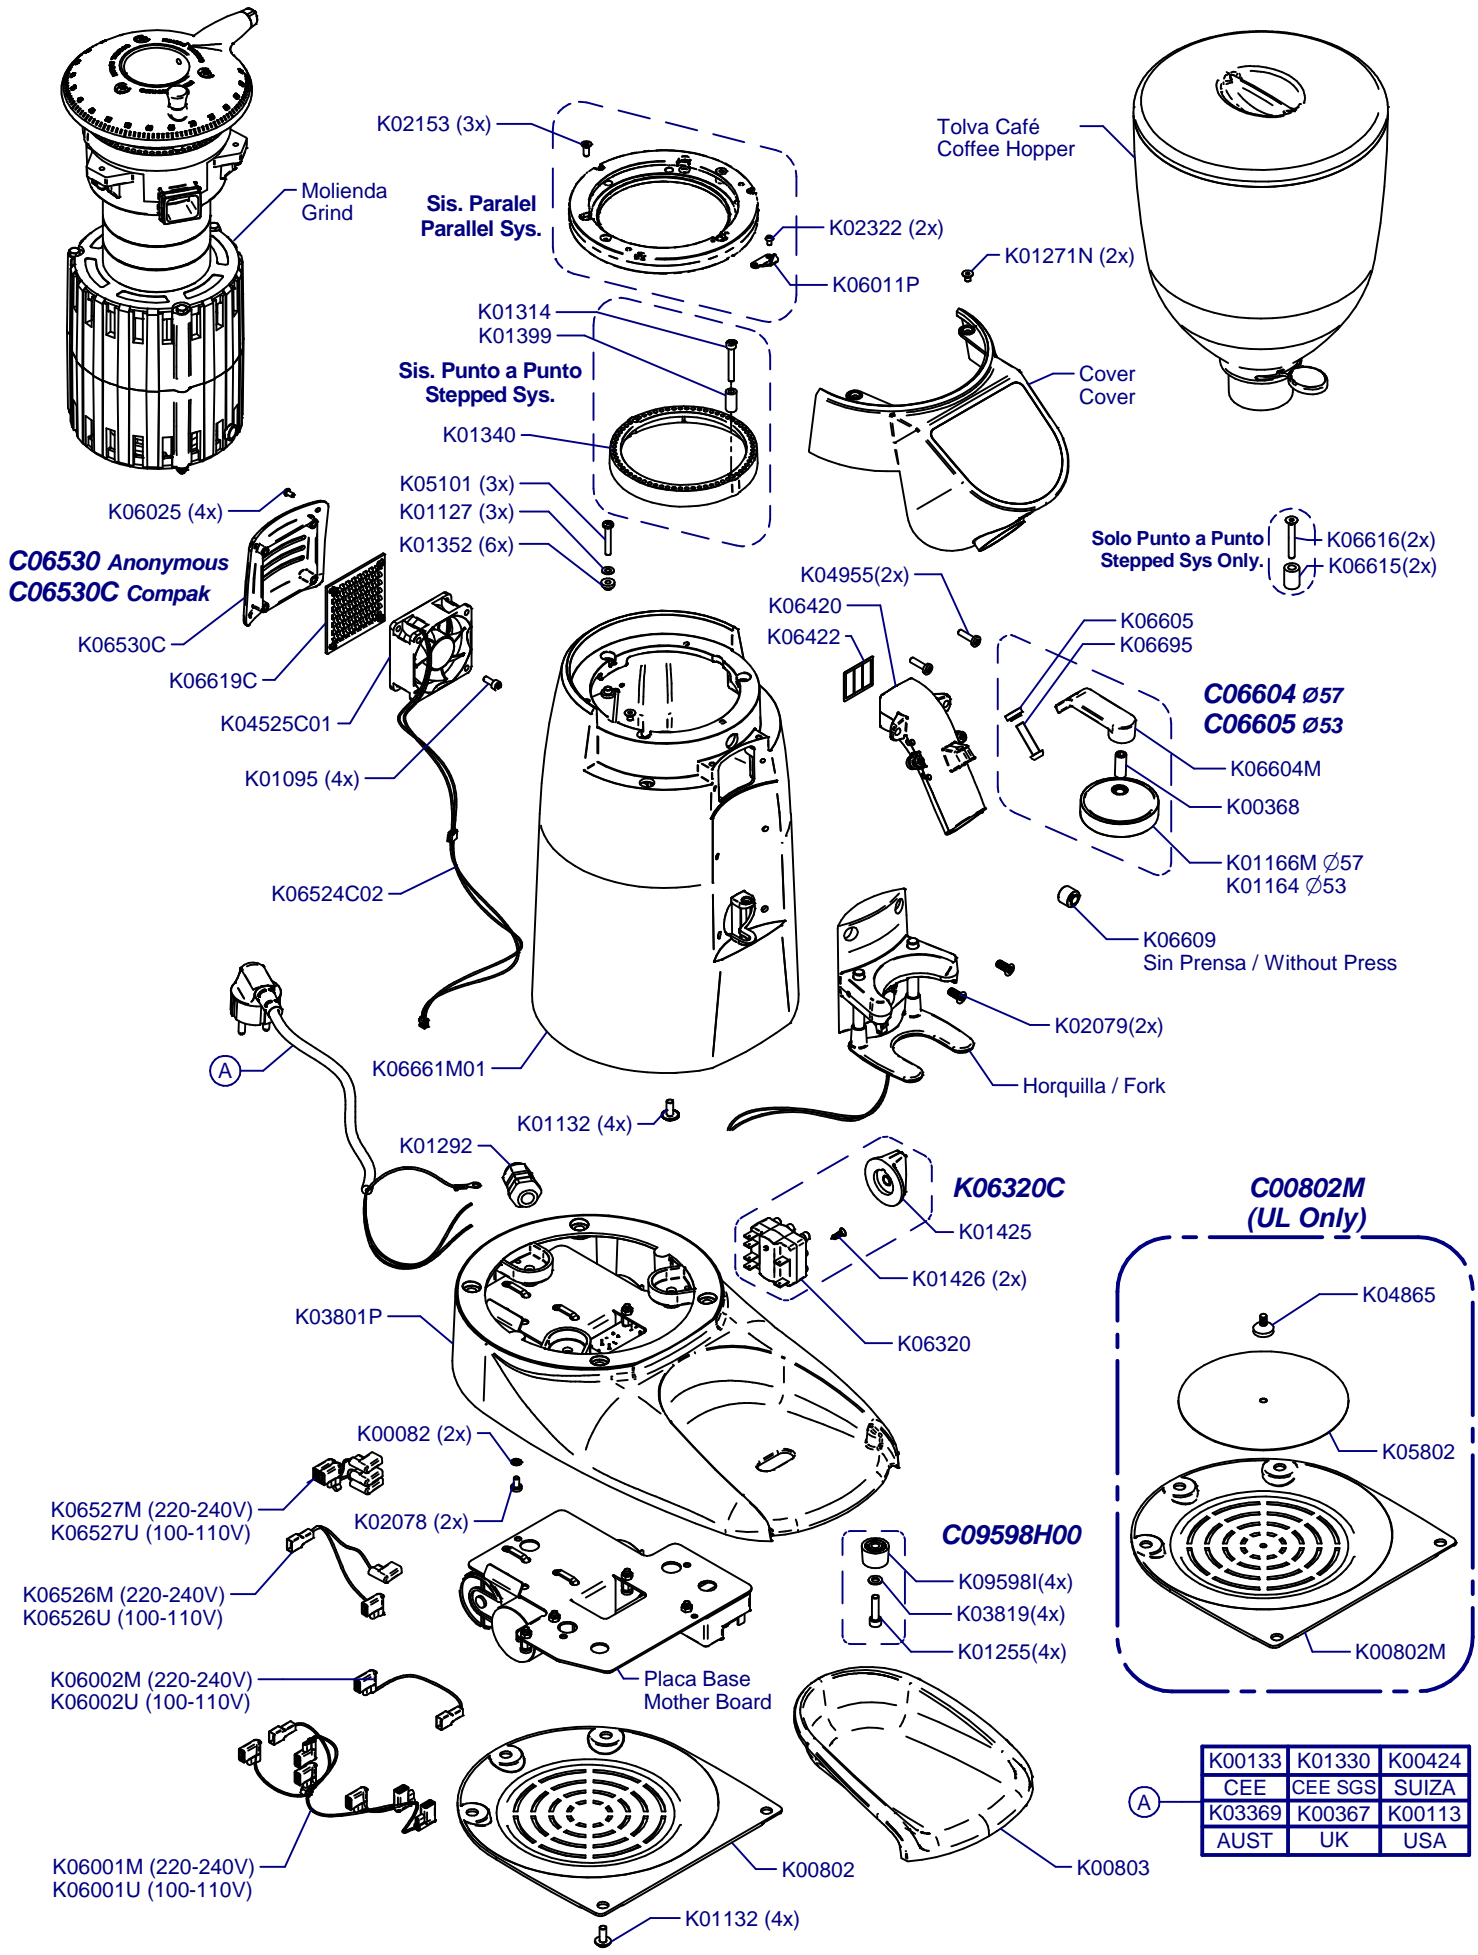

E10 Essential Conic On Demand

Updated 09/05/2022

K00133	K01330	K00424
CEE	CEE SGS	SUIZA
K03369	K00367	K00113
AUST	UK	USA

E10 Essential Conic On Demand

Updated 09/05/2022

**Tolva Café / Coffee Hopper
K01358**

Horquilla / Fork

**C06250 Standar
C06250C Marzocco**

**Portafilter
Detector**

Cover / Cover

E10 Essential Conic On Demand

Updated 09/05/2022

Molienda / Grind

Placa Base / Mother Board