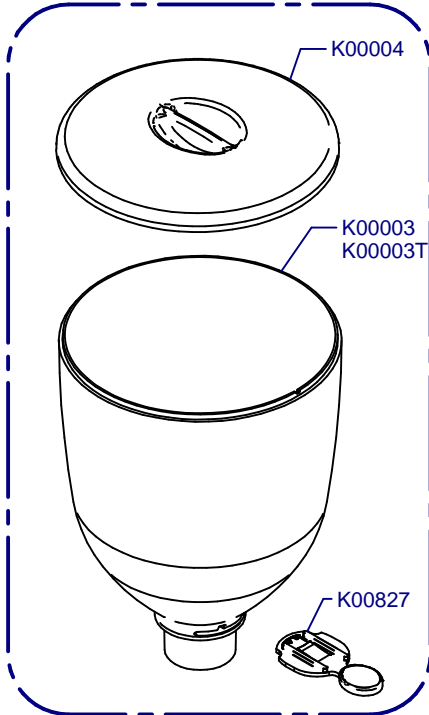

E10 Essential Conic On Demand

Updated 09/05/2022

K00133	K01330	K00424
CEE	CEE SGS	SUIZA
K03369	K00367	K00113
AUST	UK	USA

E10 Essential Conic On Demand

Updated 09/05/2022

**Tolva Café / Coffee Hopper
K01358**

Horquilla / Fork

**C06250 Standar
C06250C Marzocco**

**Portafilter
Detector**

Cover / Cover

E10 Essential Conic On Demand

Updated 09/05/2022

Molienda / Grind

Placa Base / Mother Board